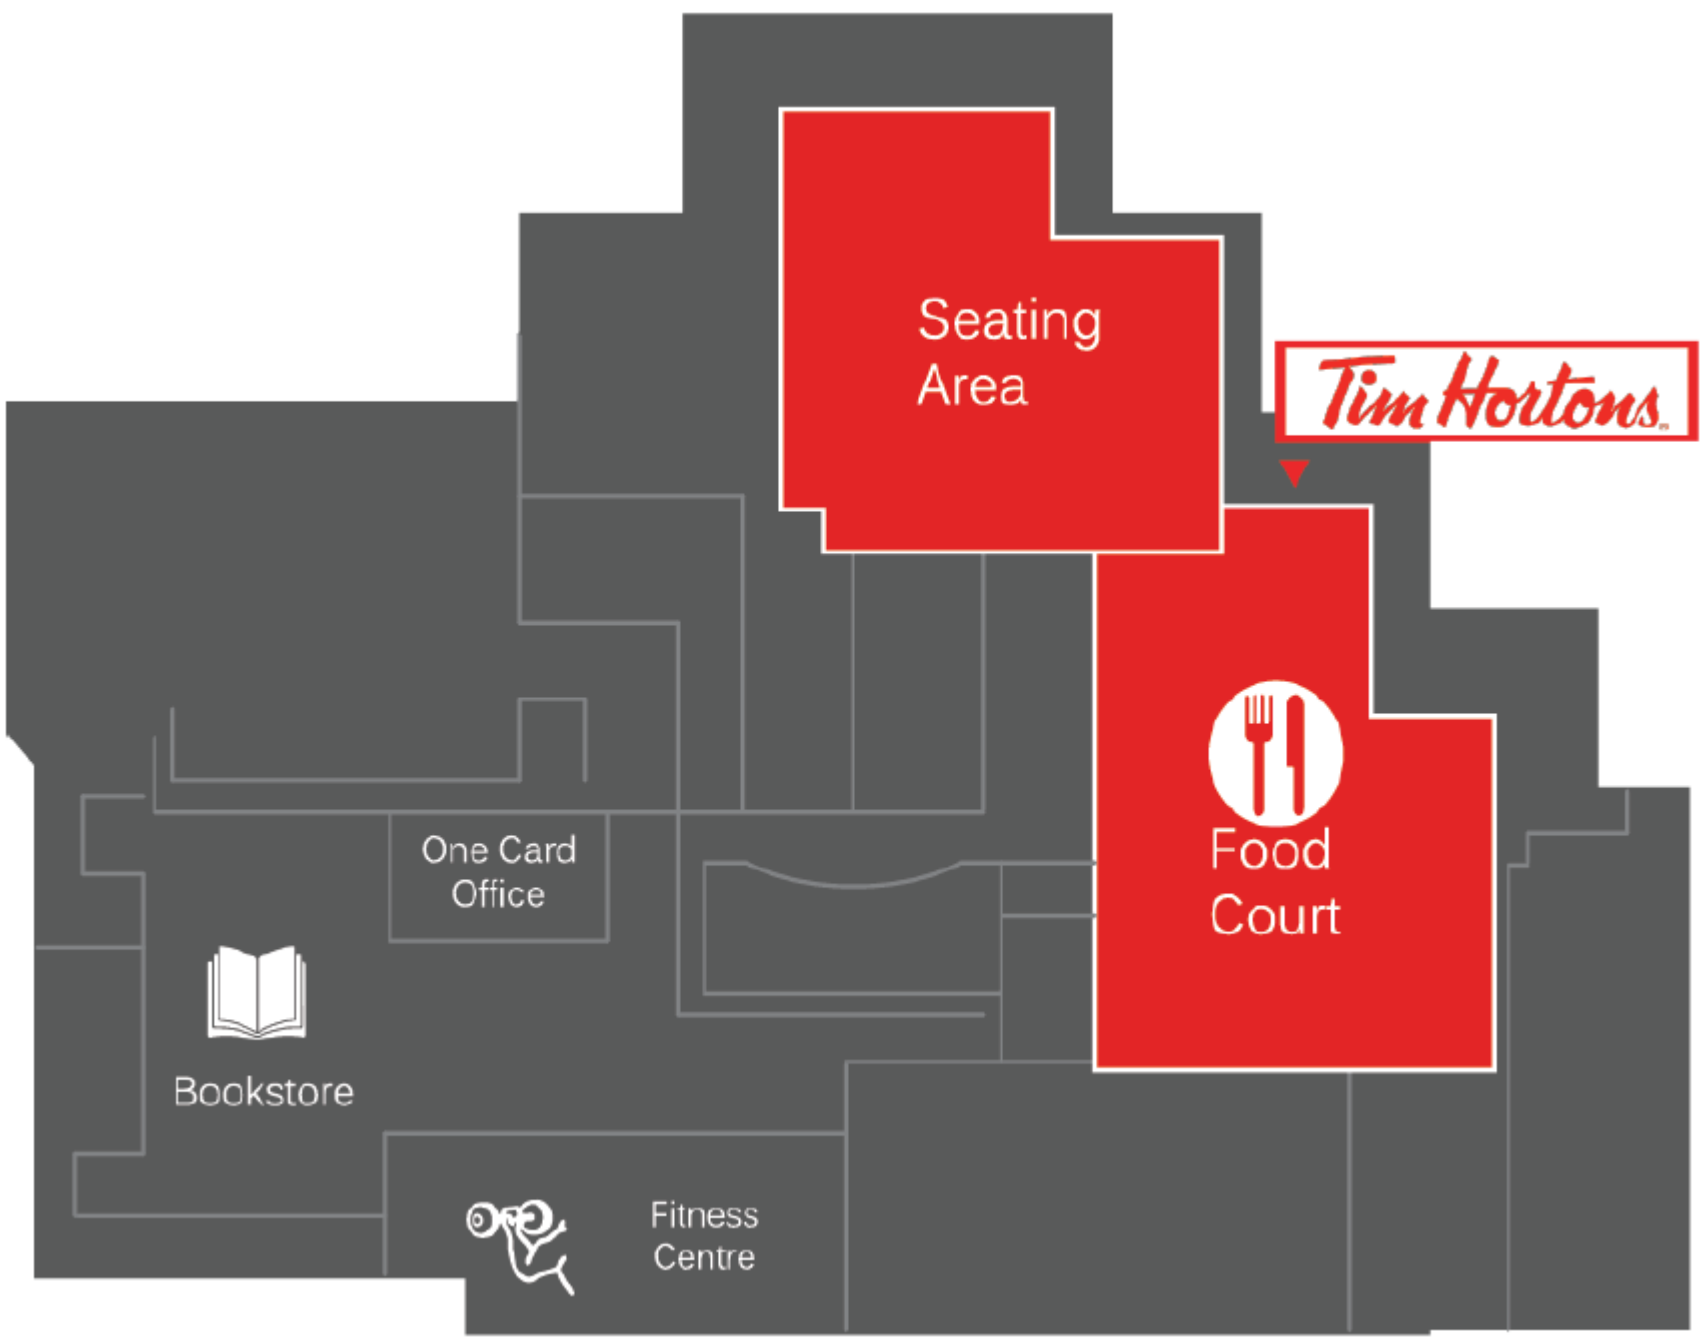

HOURS OF OPERATION

Newnham Campus: December 10th – 16th

LOCATION	MONDAY TO THURSDAY	FRIDAY	SATURDAY	SUNDAY
Main Cafeteria 1 st Floor, Building D	7:30am-8:00pm	7:30am-7:00pm	8:30am-3pm	CLOSED
Tim Horton's 1 st Floor, Building B	7am-7pm	7am-7pm	CLOSED	CLOSED
Tim Horton's 3 rd Floor, Building A	7am-3pm	CLOSED	CLOSED	CLOSED
Tim Horton's 3 rd Floor, Building D	7:30am-3pm *Thurs Closed	CLOSED	CLOSED	CLOSED
Starbucks 1 st Floor, Building D	8am to: -Mon Tue 3pm -Wed 2pm -Thurs 12pm	CLOSED	CLOSED	CLOSED
Starbucks 2 nd Floor, Building A	7am -11pm *Thurs Close 9pm	7am -6pm	8am- 4pm	CLOSED
Subway 3 rd Floor, Building A	11am-5pm *Thurs Close 3pm	CLOSED	CLOSED	CLOSED
Bento 3 rd Floor, Building B	11am-3pm *Wed-Thurs Closed	CLOSED	CLOSED	CLOSED

HOURS OF OPERATION

Seneca @ York Campus: December 10th – 16th

LOCATION	MONDAY TO THURSDAY	FRIDAY	SATURDAY	SUNDAY
Main Cafeteria	7:30am-7pm *Wed-Thurs Close 6pm	7am-4pm	CLOSED	CLOSED
Tim Horton's	7am-4pm *Thurs Close 3pm	CLOSED	CLOSED	CLOSED
Subway	11am to: -Mon & Tue 4pm -Wed 3pm -Thurs 2pm	CLOSED	CLOSED	CLOSED

HOURS OF OPERATION

Markham Campus: December 10th – 16th

LOCATION	MONDAY TO THURSDAY	FRIDAY	SATURDAY	SUNDAY
Main Cafeteria	9am-3pm *Thurs Close 2pm	8am-3pm	CLOSED	CLOSED
Tim Horton's	7am-6pm *Thurs Close 5pm	7am-4pm	CLOSED	CLOSED

HOURS OF OPERATION

King Campus: December 10th – 16th

LOCATION	MONDAY TO THURSDAY	FRIDAY	SATURDAY	SUNDAY
Main Cafeteria	7:30am-5pm *Thurs Closes 4pm	7:30am-3pm	CLOSED	CLOSED
Tim Horton's	7am-3pm *Thurs Closes 1:30pm	CLOSED	CLOSED	CLOSED