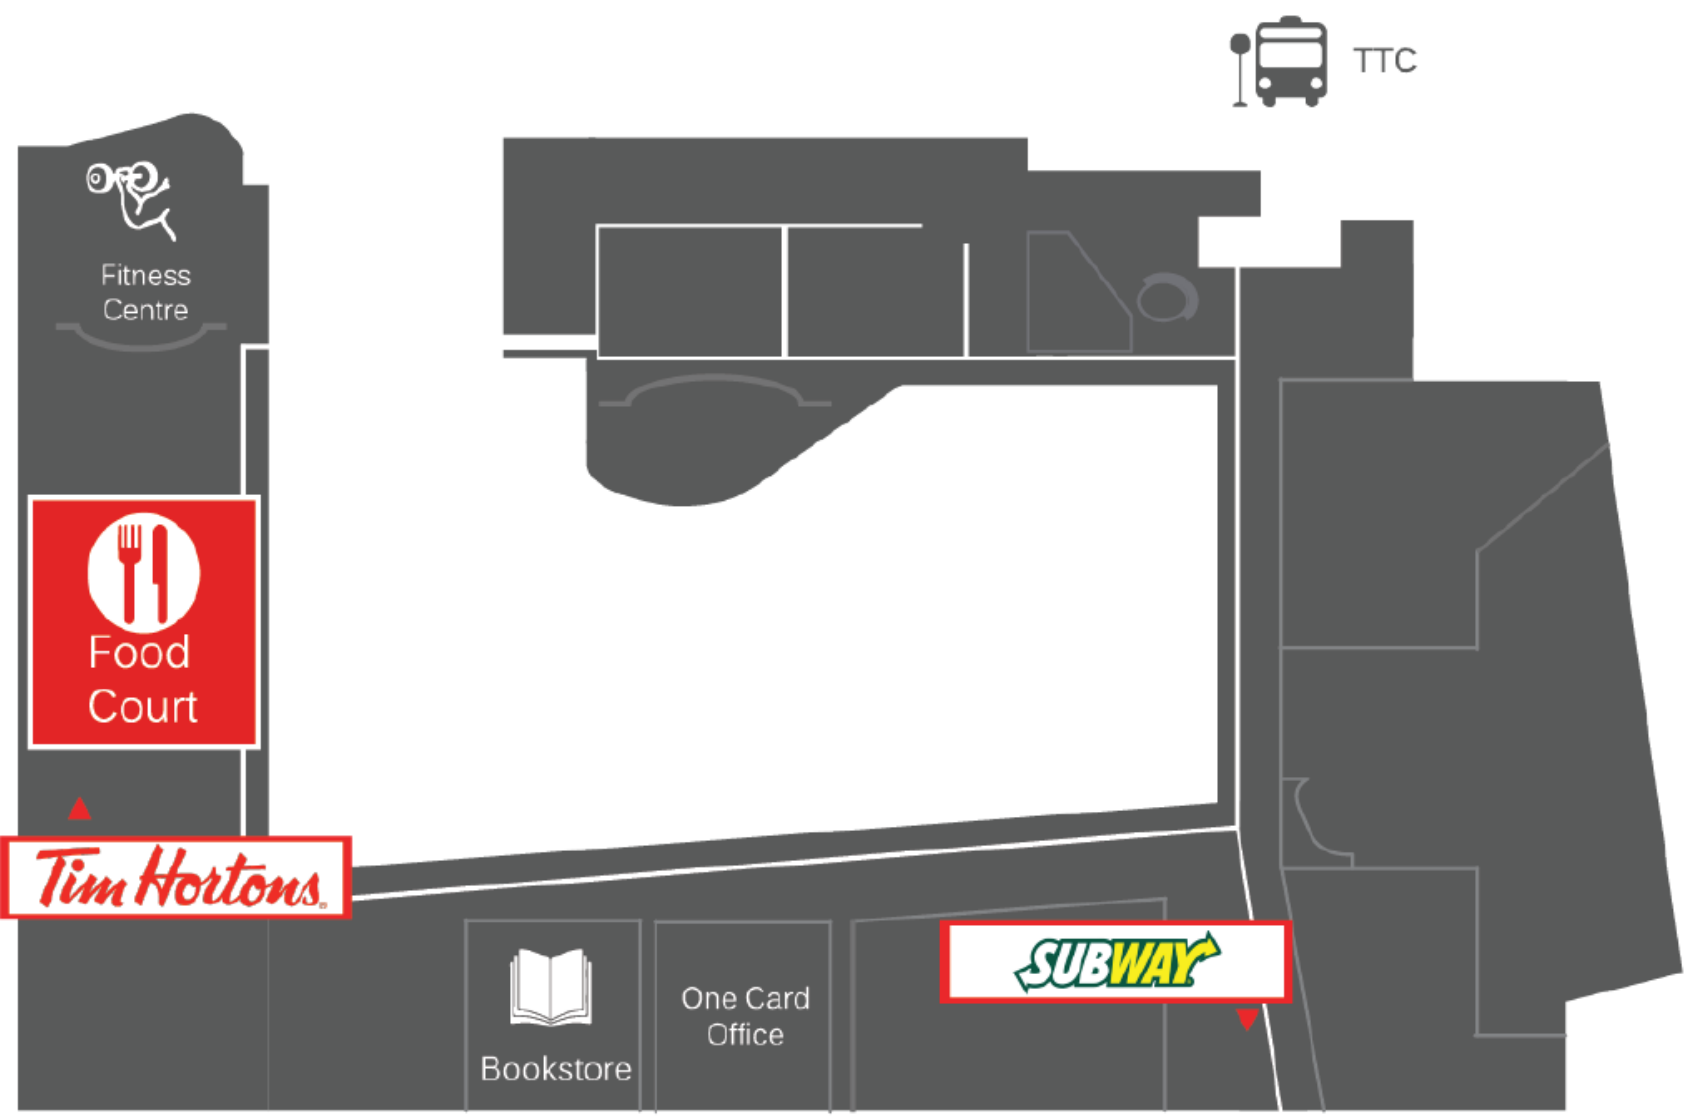

HOURS OF OPERATION

Newnham Campus: December 10th – 16th

LOCATION	MONDAY TO THURSDAY	FRIDAY	SATURDAY	SUNDAY
Main Cafeteria 1 st Floor, Building D	7:30am-8:00pm	7:30am-7:00pm	8:30am-3pm	CLOSED
Tim Horton's 1 st Floor, Building B	7am-7pm	7am-7pm	CLOSED	CLOSED
Tim Horton's 3 rd Floor, Building A	7am-3pm	CLOSED	CLOSED	CLOSED
Tim Horton's 3 rd Floor, Building D	7:30am-3pm *Thurs Closed	CLOSED	CLOSED	CLOSED
Starbucks 1 st Floor, Building D	8am to: -Mon Tue 3pm -Wed 2pm -Thurs 12pm	CLOSED	CLOSED	CLOSED
Starbucks 2 nd Floor, Building A	7am -11pm *Thurs Close 9pm	7am -6pm	8am- 4pm	CLOSED
Subway 3 rd Floor, Building A	11am-5pm *Thurs Close 3pm	CLOSED	CLOSED	CLOSED
Bento 3 rd Floor, Building B	11am-3pm *Wed-Thurs Closed	CLOSED	CLOSED	CLOSED

HOURS OF OPERATION

Seneca @ York Campus: December 10th – 16th

LOCATION	MONDAY TO THURSDAY	FRIDAY	SATURDAY	SUNDAY
Main Cafeteria	7:30am-7pm *Wed-Thurs Close 6pm	7am-4pm	CLOSED	CLOSED
Tim Horton's	7am-4pm *Thurs Close 3pm	CLOSED	CLOSED	CLOSED
Subway	11am to: -Mon & Tue 4pm -Wed 3pm -Thurs 2pm	CLOSED	CLOSED	CLOSED

HOURS OF OPERATION

Markham Campus: December 10th – 16th

LOCATION	MONDAY TO THURSDAY	FRIDAY	SATURDAY	SUNDAY
Main Cafeteria	9am-3pm *Thurs Close 2pm	8am-3pm	CLOSED	CLOSED
Tim Horton's	7am-6pm *Thurs Close 5pm	7am-4pm	CLOSED	CLOSED

HOURS OF OPERATION

King Campus: December 10th – 16th

LOCATION	MONDAY TO THURSDAY	FRIDAY	SATURDAY	SUNDAY
Main Cafeteria	7:30am-5pm *Thurs Closes 4pm	7:30am-3pm	CLOSED	CLOSED
Tim Horton's	7am-3pm *Thurs Closes 1:30pm	CLOSED	CLOSED	CLOSED