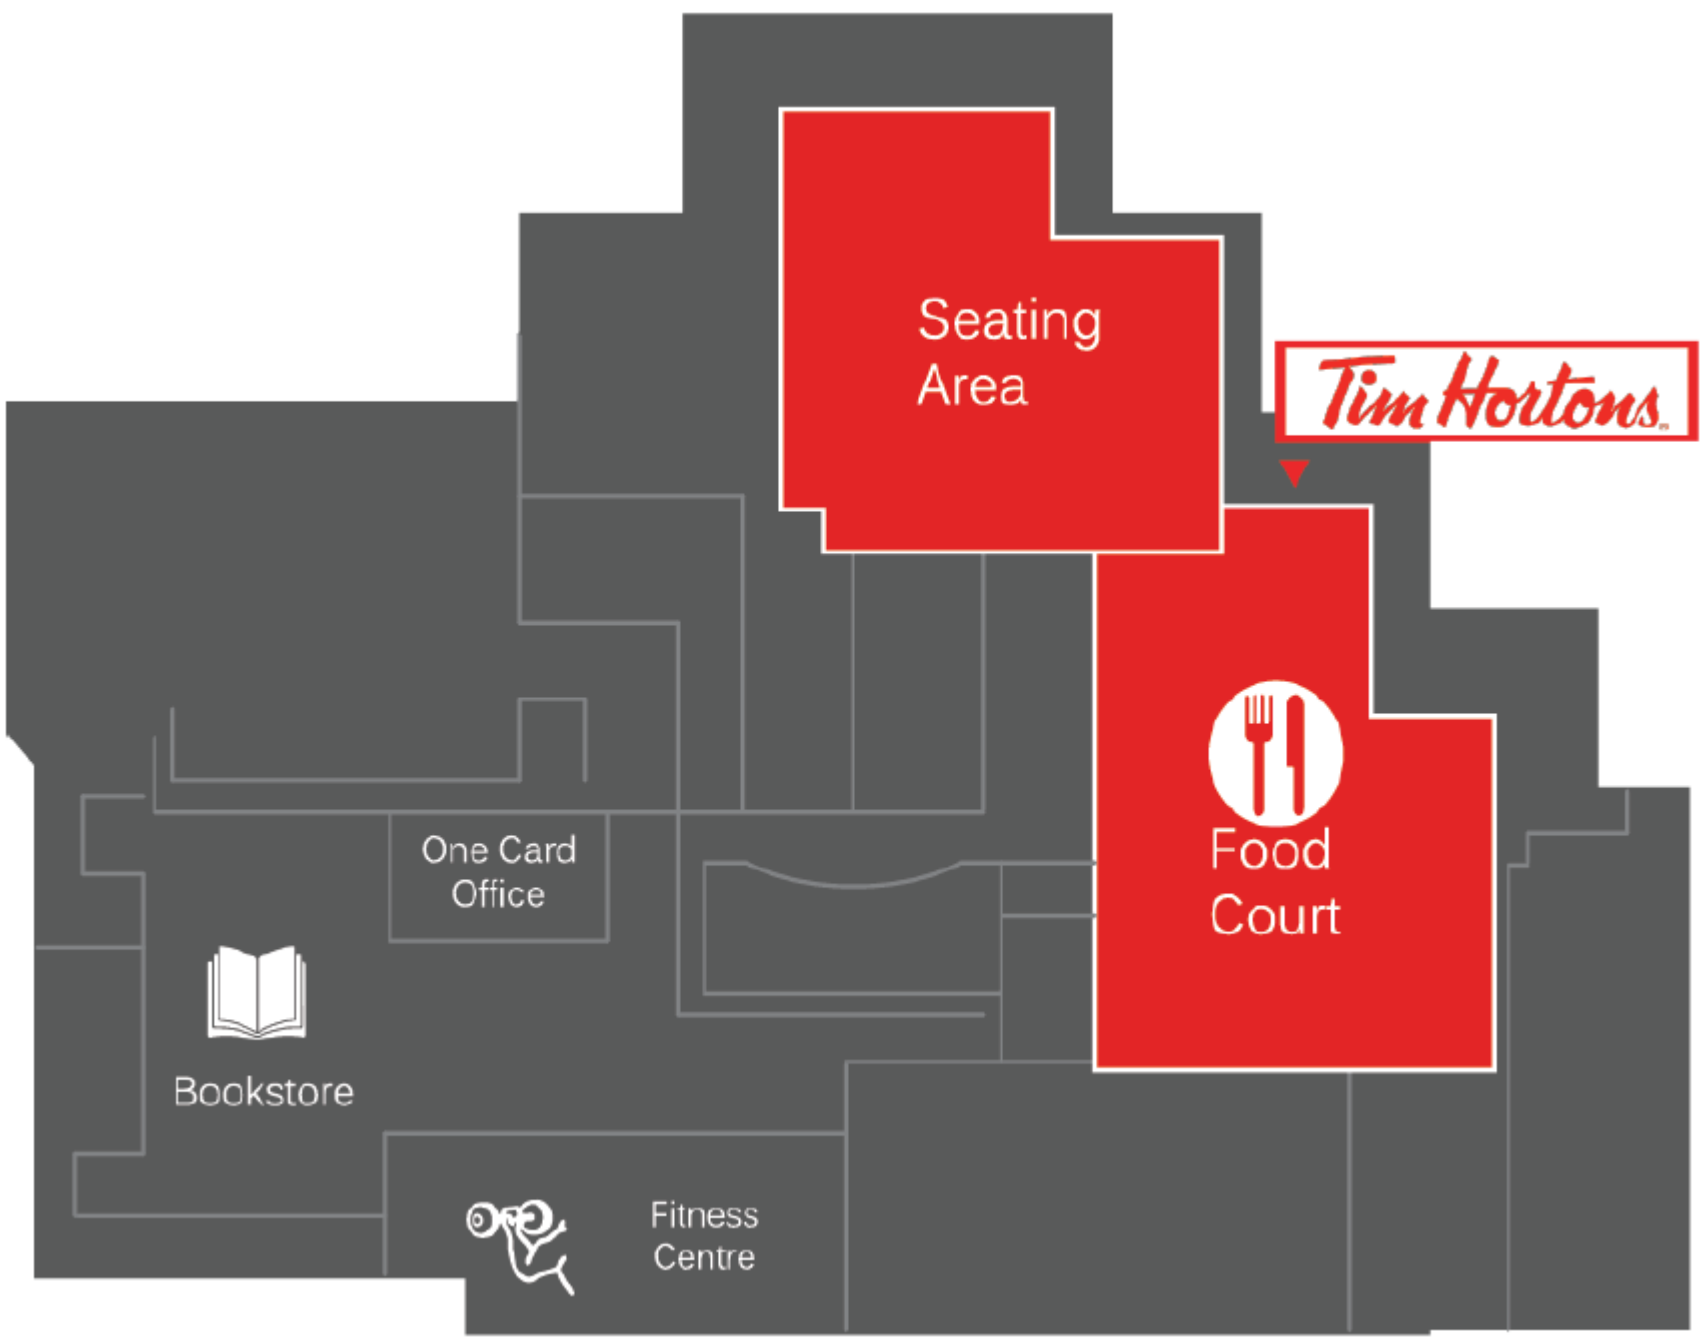

HOURS OF OPERATION

Newnham Campus: December 17th – 23rd

LOCATION	MONDAY TO THURSDAY	FRIDAY	SATURDAY	SUNDAY
Main Cafeteria 1 st Floor, Building D	8:30am-5:00pm	8:30am-4pm	CLOSED	CLOSED
Tim Horton's 1 st Floor, Building B	7:30am-5pm	7:30am-4pm	CLOSED	CLOSED
Tim Horton's 3 rd Floor, Building A	CLOSED	CLOSED	CLOSED	CLOSED
Tim Horton's 3 rd Floor, Building D	CLOSED	CLOSED	CLOSED	CLOSED
Starbucks 1 st Floor, Building D	CLOSED	CLOSED	CLOSED	CLOSED
Starbucks 2 nd Floor, Building A	7am -5pm	7am -5pm	CLOSED	CLOSED
Subway 3 rd Floor, Building A	CLOSED	CLOSED	CLOSED	CLOSED
Bento 3 rd Floor, Building B	CLOSED	CLOSED	CLOSED	CLOSED

HOURS OF OPERATION

Seneca @ York Campus: December 17th – 23rd

LOCATION	MONDAY TO THURSDAY	FRIDAY	SATURDAY	SUNDAY
Main Cafeteria	7:30am-5pm	8am-3pm	CLOSED	CLOSED
Tim Horton's	CLOSED	CLOSED	CLOSED	CLOSED
Subway	CLOSED	CLOSED	CLOSED	CLOSED

HOURS OF OPERATION

Markham Campus: December 17th – 23rd

LOCATION	MONDAY TO THURSDAY	FRIDAY	SATURDAY	SUNDAY
Main Cafeteria	CLOSED	CLOSED	CLOSED	CLOSED
Tim Horton's	8am-5pm	8am-3pm	CLOSED	CLOSED

HOURS OF OPERATION

King Campus: December 17th – 23rd

LOCATION	MONDAY TO THURSDAY	FRIDAY	SATURDAY	SUNDAY
Main Cafeteria	8am-3pm	8am-2pm	CLOSED	CLOSED
Tim Horton's	CLOSED	CLOSED	CLOSED	CLOSED