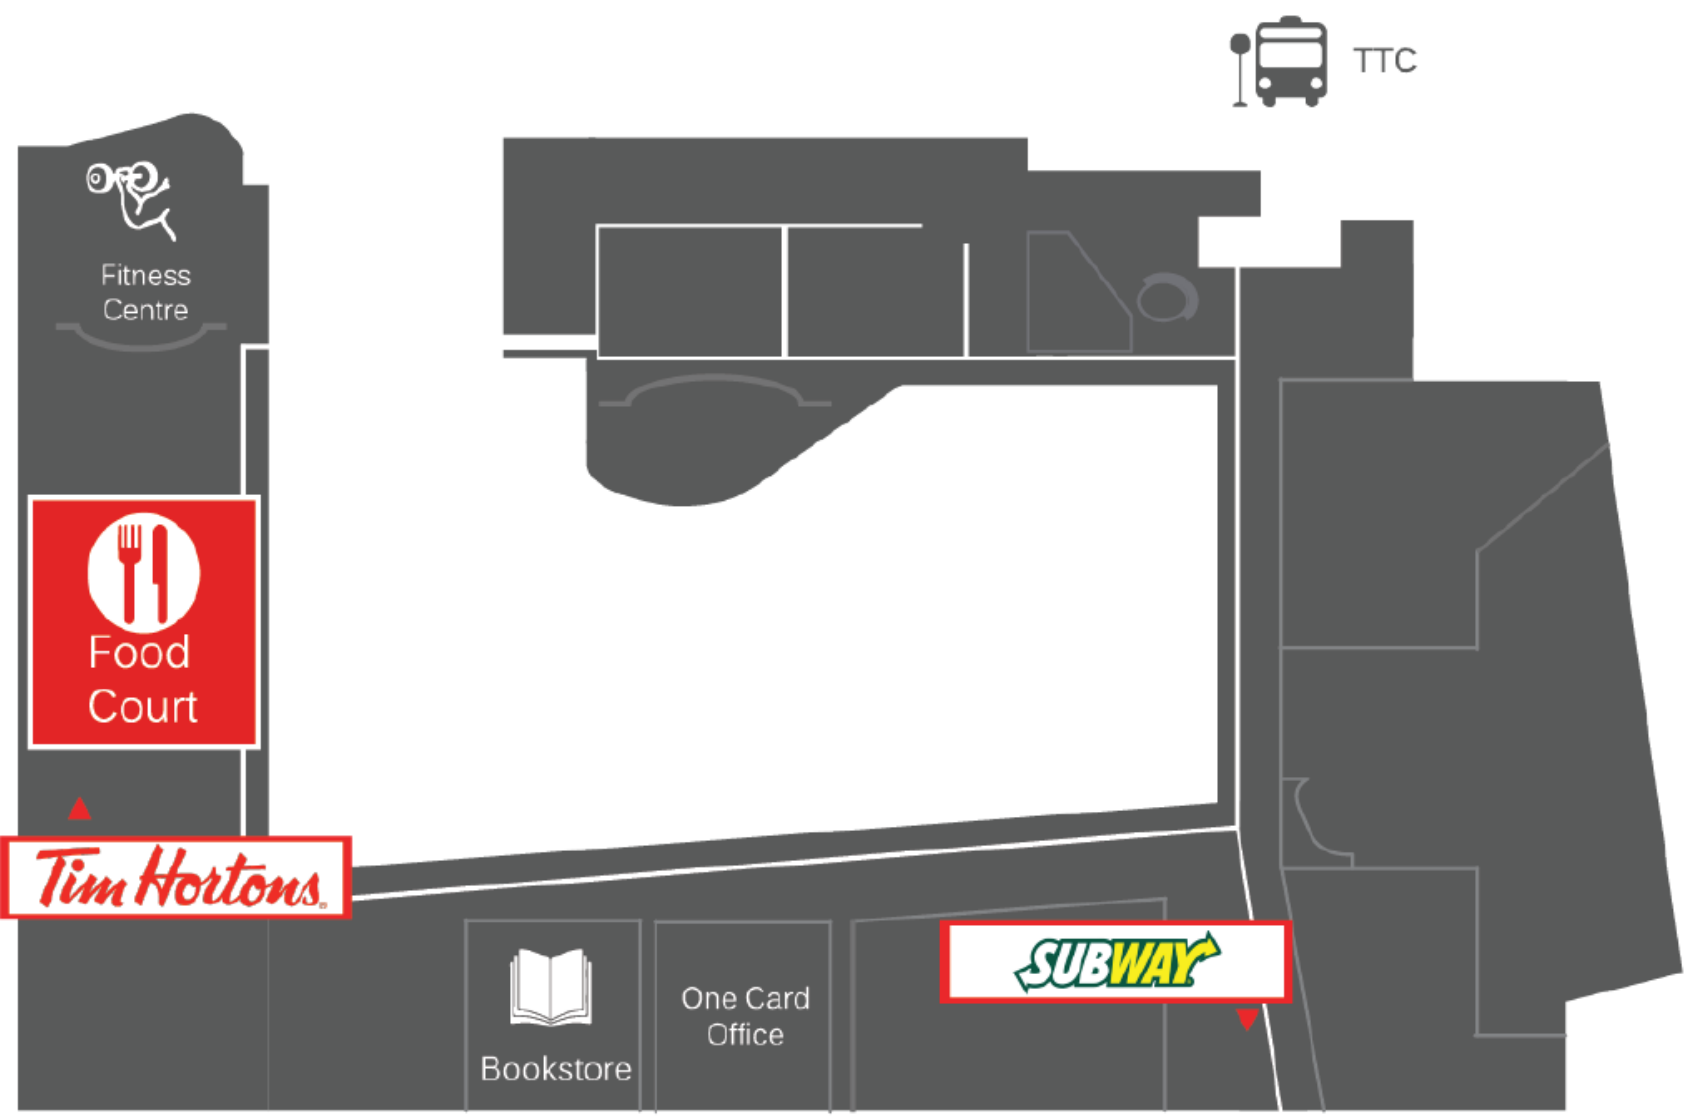

HOURS OF OPERATION

Newnham Campus: December 17th – 23rd

LOCATION	MONDAY TO THURSDAY	FRIDAY	SATURDAY	SUNDAY
Main Cafeteria 1 st Floor, Building D	8:30am-5:00pm	8:30am-4pm	CLOSED	CLOSED
Tim Horton's 1 st Floor, Building B	7:30am-5pm	7:30am-4pm	CLOSED	CLOSED
Tim Horton's 3 rd Floor, Building A	CLOSED	CLOSED	CLOSED	CLOSED
Tim Horton's 3 rd Floor, Building D	CLOSED	CLOSED	CLOSED	CLOSED
Starbucks 1 st Floor, Building D	CLOSED	CLOSED	CLOSED	CLOSED
Starbucks 2 nd Floor, Building A	7am -5pm	7am -5pm	CLOSED	CLOSED
Subway 3 rd Floor, Building A	CLOSED	CLOSED	CLOSED	CLOSED
Bento 3 rd Floor, Building B	CLOSED	CLOSED	CLOSED	CLOSED

HOURS OF OPERATION

Seneca @ York Campus: December 17th – 23rd

LOCATION	MONDAY TO THURSDAY	FRIDAY	SATURDAY	SUNDAY
Main Cafeteria	7:30am-5pm	8am-3pm	CLOSED	CLOSED
Tim Horton's	CLOSED	CLOSED	CLOSED	CLOSED
Subway	CLOSED	CLOSED	CLOSED	CLOSED

HOURS OF OPERATION

Markham Campus: December 17th – 23rd

LOCATION	MONDAY TO THURSDAY	FRIDAY	SATURDAY	SUNDAY
Main Cafeteria	CLOSED	CLOSED	CLOSED	CLOSED
Tim Horton's	8am-5pm	8am-3pm	CLOSED	CLOSED

HOURS OF OPERATION

King Campus: December 17th – 23rd

LOCATION	MONDAY TO THURSDAY	FRIDAY	SATURDAY	SUNDAY
Main Cafeteria	8am-3pm	8am-2pm	CLOSED	CLOSED
Tim Horton's	CLOSED	CLOSED	CLOSED	CLOSED