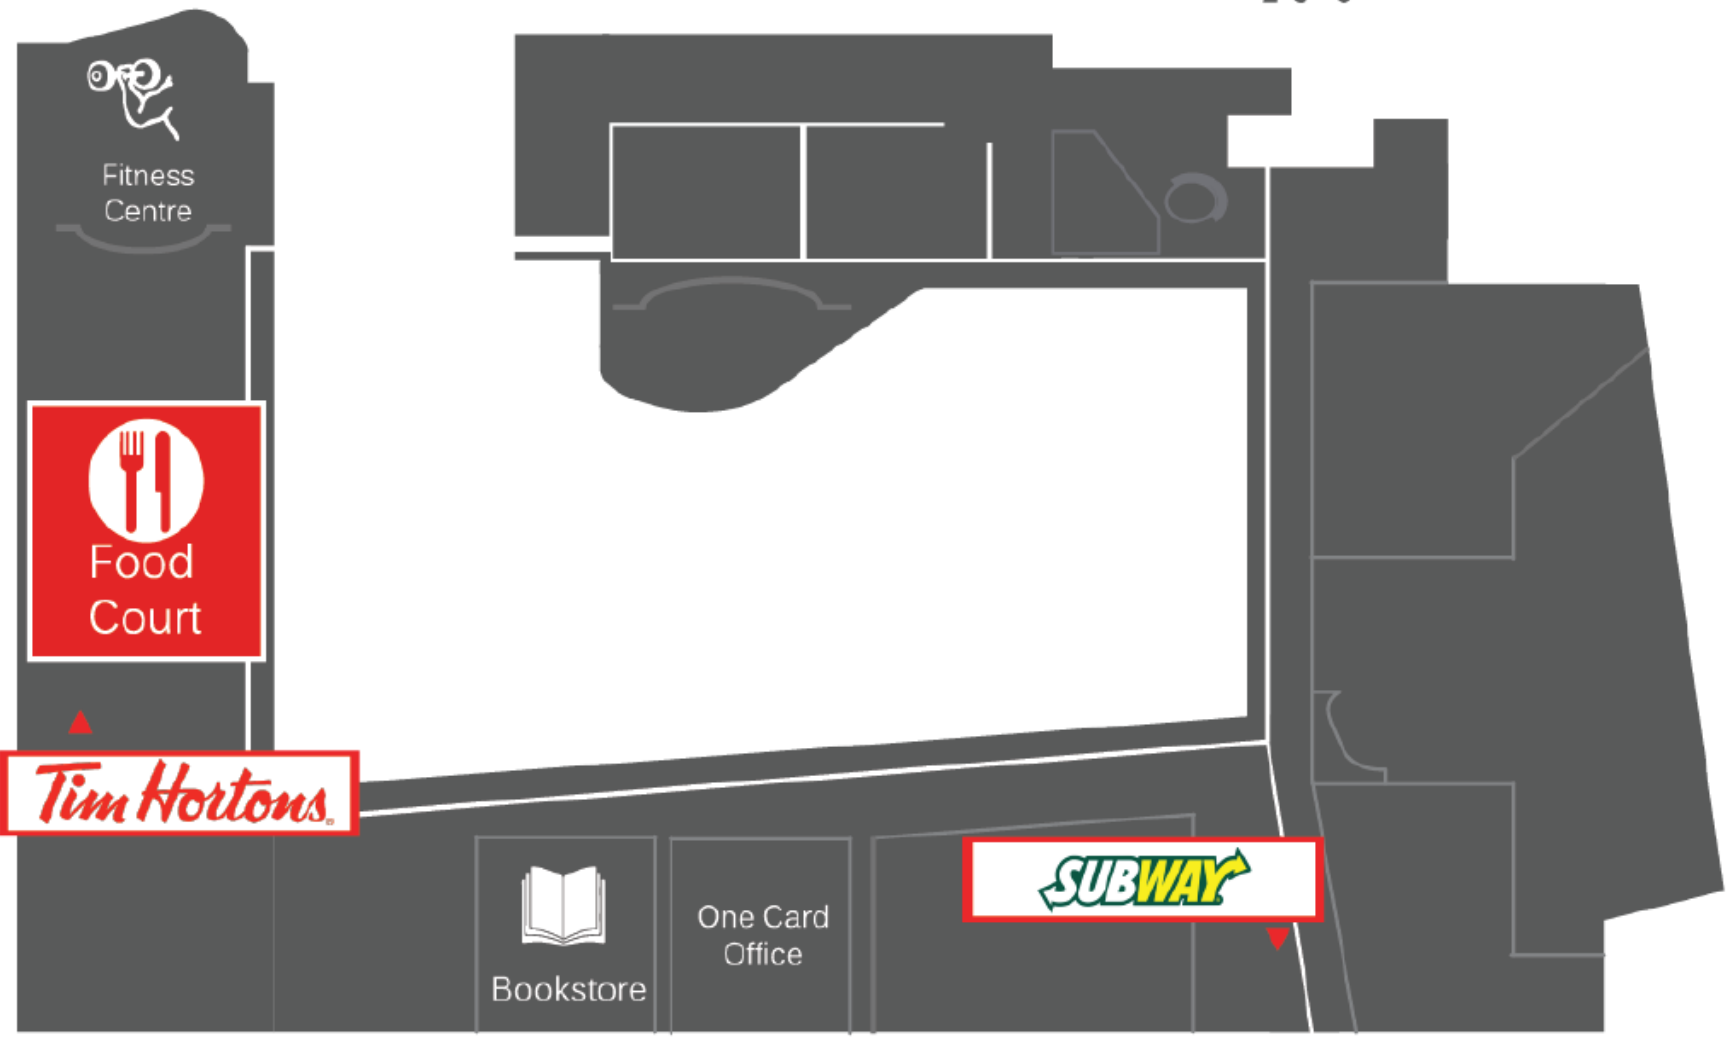

HOURS OF OPERATION

Monday, August 6th
ALL LOCATIONS CLOSED

Seneca @ York Campus: August 7th to August 19th

LOCATION	MONDAY TO THURSDAY	FRIDAY	SATURDAY	SUNDAY
Main Cafeteria	10am-7pm *Mondays 7:30am-7pm	10am-4pm	CLOSED	CLOSED
Tim Horton's	730am-4pm *Closed Mondays	7:30am-330pm	CLOSED	CLOSED
Subway	CLOSED	CLOSED	CLOSED	CLOSED

HOURS OF OPERATION

Monday, August 6th
ALL LOCATIONS CLOSED

Markham Campus: August 7th to August 19th

LOCATION	MONDAY TO THURSDAY	FRIDAY	SATURDAY	SUNDAY
Main Cafeteria	10am-2pm	10am-2pm	CLOSED	CLOSED
Tim Horton's	7:30am-4pm	7:30am-330pm	CLOSED	CLOSED

HOURS OF OPERATION

Monday, August 6th
ALL LOCATIONS CLOSED

King Campus: August 7th to August 19th

LOCATION	MONDAY TO THURSDAY	FRIDAY	SATURDAY	SUNDAY
Main Cafeteria	8am-3pm	8am-3pm	CLOSED	CLOSED
Tim Horton's	CLOSED	CLOSED	CLOSED	CLOSED