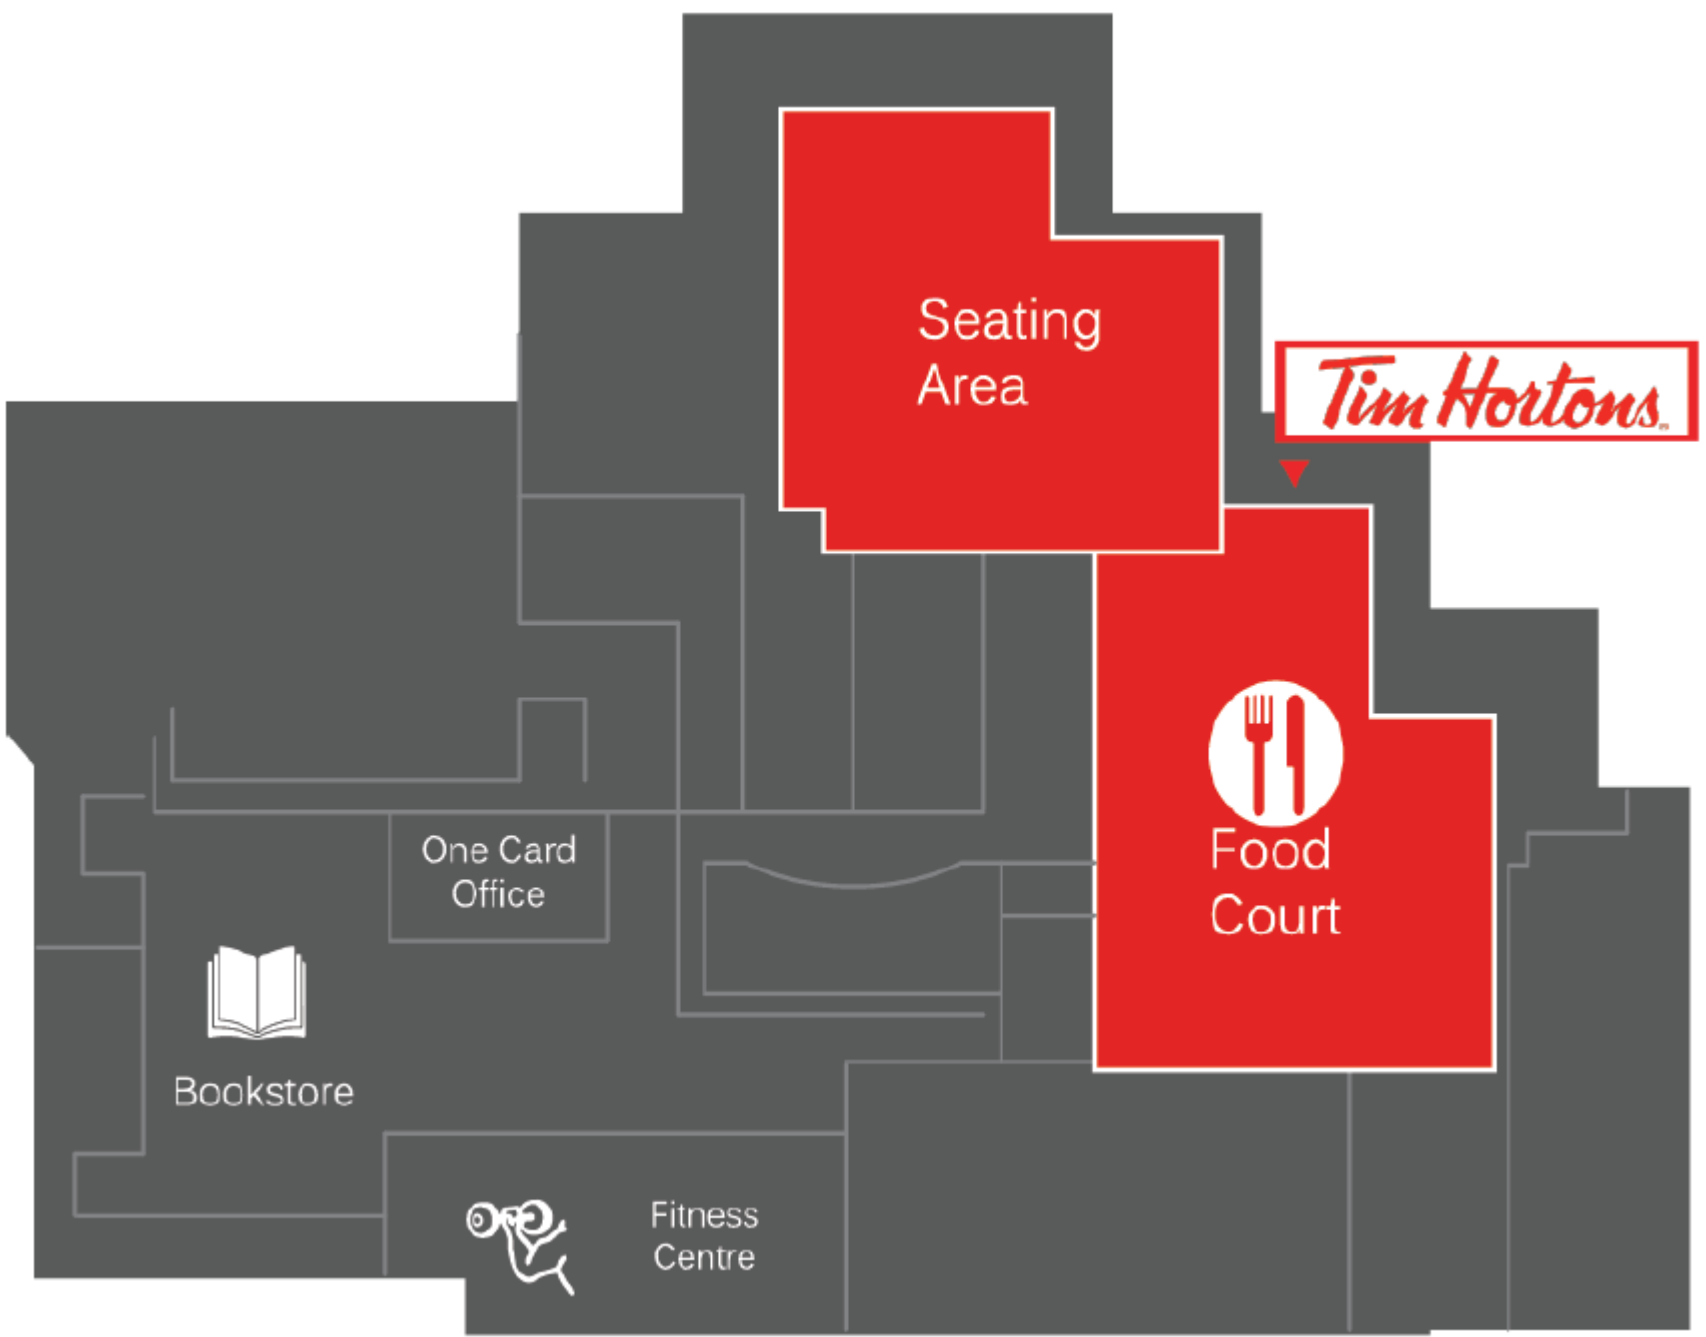

HOURS OF OPERATION

Monday, August 6th
ALL LOCATIONS CLOSED

Seneca @ York Campus: August 7th to August 19th

LOCATION	MONDAY TO THURSDAY	FRIDAY	SATURDAY	SUNDAY
Main Cafeteria	10am-7pm *Mondays 7:30am-7pm	10am-4pm	CLOSED	CLOSED
Tim Horton's	730am-4pm *Closed Mondays	7:30am-330pm	CLOSED	CLOSED
Subway	CLOSED	CLOSED	CLOSED	CLOSED

HOURS OF OPERATION

Monday, August 6th
ALL LOCATIONS CLOSED

Markham Campus: August 7th to August 19th

LOCATION	MONDAY TO THURSDAY	FRIDAY	SATURDAY	SUNDAY
Main Cafeteria	10am-2pm	10am-2pm	CLOSED	CLOSED
Tim Horton's	7:30am-4pm	7:30am-330pm	CLOSED	CLOSED

HOURS OF OPERATION

Monday, August 6th
ALL LOCATIONS CLOSED

King Campus: August 7th to August 19th

LOCATION	MONDAY TO THURSDAY	FRIDAY	SATURDAY	SUNDAY
Main Cafeteria	8am-3pm	8am-3pm	CLOSED	CLOSED
Tim Horton's	CLOSED	CLOSED	CLOSED	CLOSED