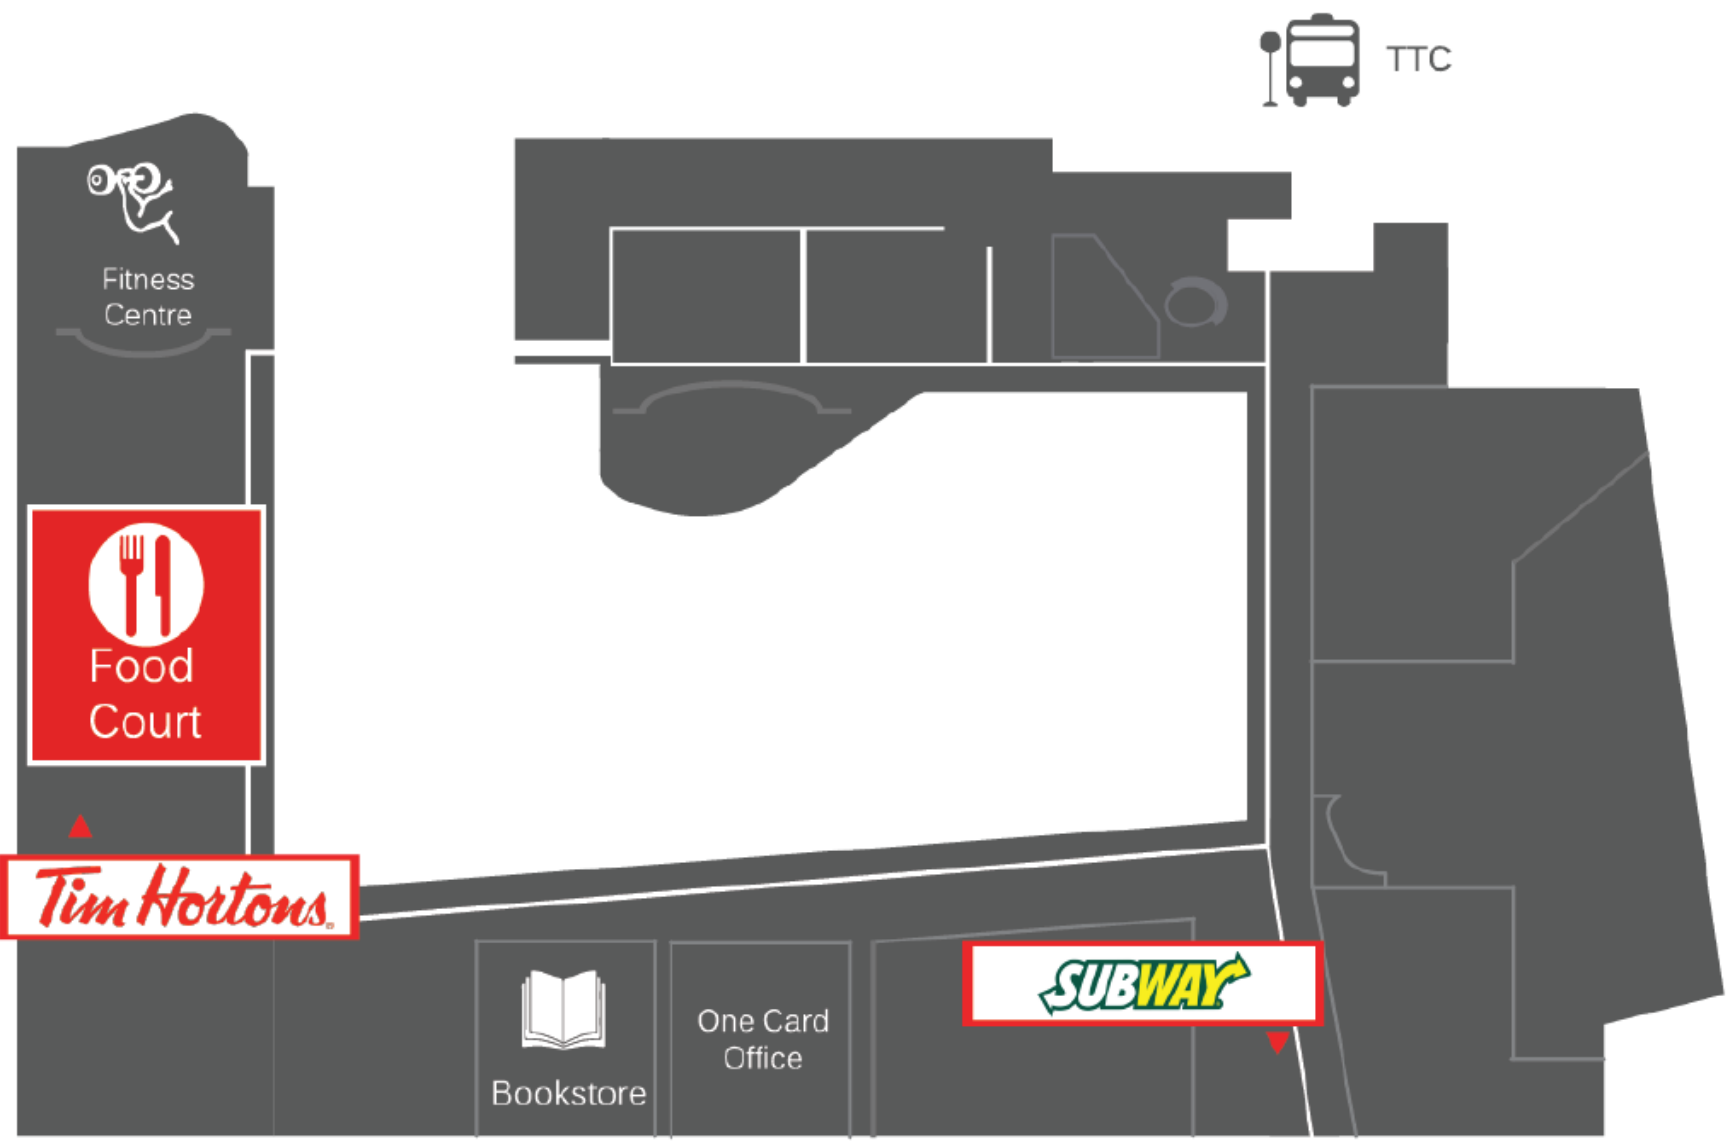

HOURS OF OPERATION

Newnham Campus: July 3-Aug 3

LOCATION	MONDAY TO THURSDAY	FRIDAY	SATURDAY	SUNDAY
Main Cafeteria 1 st Floor, Building D	8am – 7pm	8am – 6pm	CLOSED	CLOSED
Tim Horton's 1 st Floor, Building B	7am-7pm	7am-6pm	CLOSED	CLOSED
Tim Horton's 3 rd Floor, Building A	8am-2pm	8am-2pm	CLOSED	CLOSED
Tim Horton's 3 rd Floor, Building D	CLOSED	CLOSED	CLOSED	CLOSED
Starbucks 1 st Floor, Building D	CLOSED	CLOSED	CLOSED	CLOSED
Starbucks 2 nd Floor, Building A	730am -900pm	730am -800pm	830am-2pm	830am-2pm
Subway 3 rd Floor, Building B	CLOSED	CLOSED	CLOSED	CLOSED

HOURS OF OPERATION

Seneca @ York Campus: July 3-Aug 3

LOCATION	MONDAY TO THURSDAY	FRIDAY	SATURDAY	SUNDAY
Main Cafeteria	10am-7pm *Mondays 7:30am-7pm	10am-4pm	CLOSED	CLOSED
Tim Horton's	730am-4pm *Closed Mondays	730am-330pm	CLOSED	CLOSED
Subway	CLOSED	XCLOSED	CLOSED	CLOSED

HOURS OF OPERATION

Markham Campus: July 3-Aug 3

LOCATION	MONDAY TO THURSDAY	FRIDAY	SATURDAY	SUNDAY
Main Cafeteria	10am-2pm	10am-2pm	CLOSED	CLOSED
Tim Horton's	730am-4pm	730am-330pm	CLOSED	CLOSED

HOURS OF OPERATION

King Campus: July 3-Aug 3

LOCATION	MONDAY TO THURSDAY	FRIDAY	SATURDAY	SUNDAY
Main Cafeteria	8am-3pm	8am-3pm	CLOSED	CLOSED
Tim Horton's	CLOSED	CLOSED	CLOSED	CLOSED