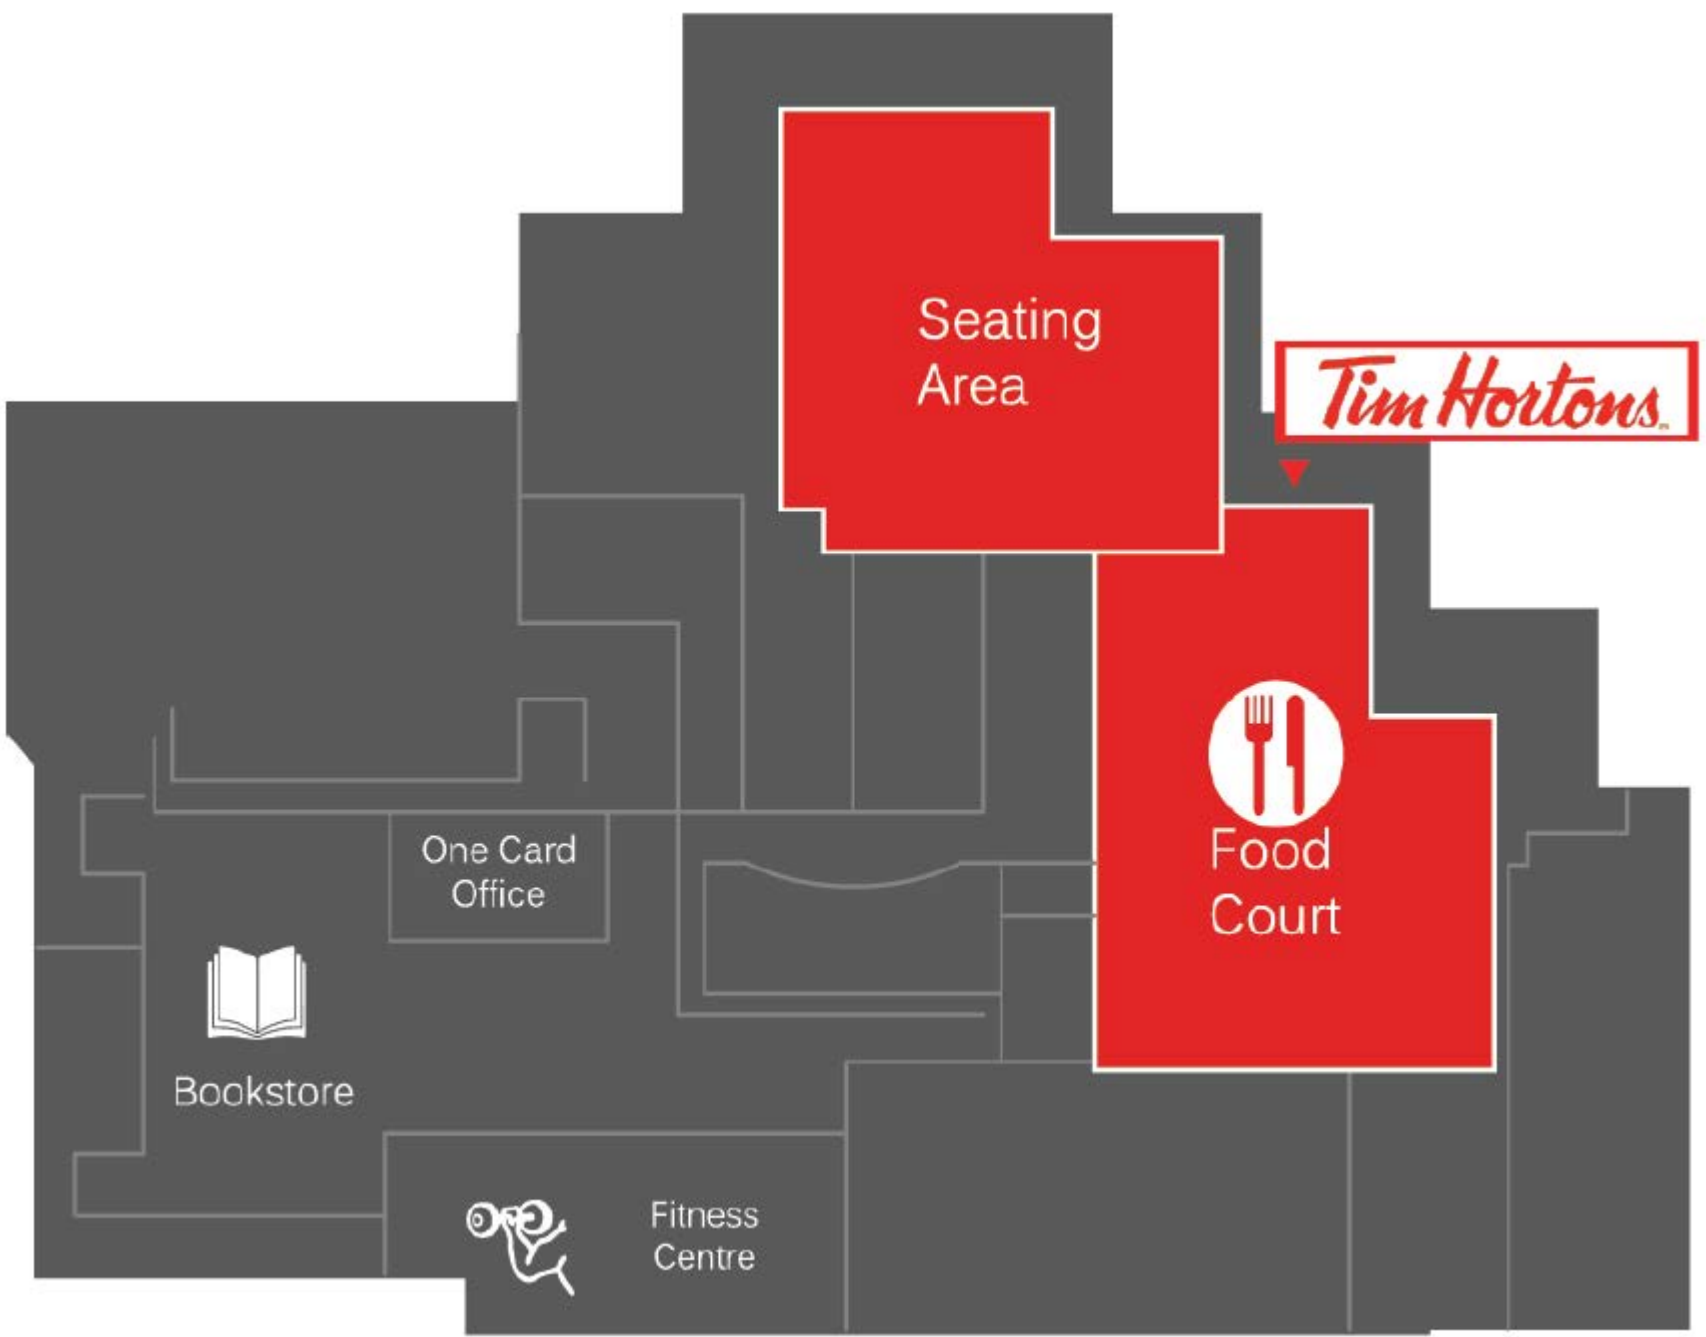

HOURS OF OPERATION

Newnham Campus: July 3-Aug 3

LOCATION	MONDAY TO THURSDAY	FRIDAY	SATURDAY	SUNDAY
Main Cafeteria 1 st Floor, Building D	8am – 7pm	8am – 6pm	CLOSED	CLOSED
Tim Horton's 1 st Floor, Building B	7am-7pm	7am-6pm	CLOSED	CLOSED
Tim Horton's 3 rd Floor, Building A	8am-2pm	8am-2pm	CLOSED	CLOSED
Tim Horton's 3 rd Floor, Building D	CLOSED	CLOSED	CLOSED	CLOSED
Starbucks 1 st Floor, Building D	CLOSED	CLOSED	CLOSED	CLOSED
Starbucks 2 nd Floor, Building A	730am -900pm	730am -800pm	830am-2pm	830am-2pm
Subway 3 rd Floor, Building B	CLOSED	CLOSED	CLOSED	CLOSED

HOURS OF OPERATION

Seneca @ York Campus: July 3-Aug 3

LOCATION	MONDAY TO THURSDAY	FRIDAY	SATURDAY	SUNDAY
Main Cafeteria	10am-7pm *Mondays 7:30am-7pm	10am-4pm	CLOSED	CLOSED
Tim Horton's	730am-4pm *Closed Mondays	730am-330pm	CLOSED	CLOSED
Subway	CLOSED	XCLOSED	CLOSED	CLOSED

HOURS OF OPERATION

Markham Campus: July 3-Aug 3

LOCATION	MONDAY TO THURSDAY	FRIDAY	SATURDAY	SUNDAY
Main Cafeteria	10am-2pm	10am-2pm	CLOSED	CLOSED
Tim Horton's	730am-4pm	730am-330pm	CLOSED	CLOSED

HOURS OF OPERATION

King Campus: July 3-Aug 3

LOCATION	MONDAY TO THURSDAY	FRIDAY	SATURDAY	SUNDAY
Main Cafeteria	8am-3pm	8am-3pm	CLOSED	CLOSED
Tim Horton's	CLOSED	CLOSED	CLOSED	CLOSED