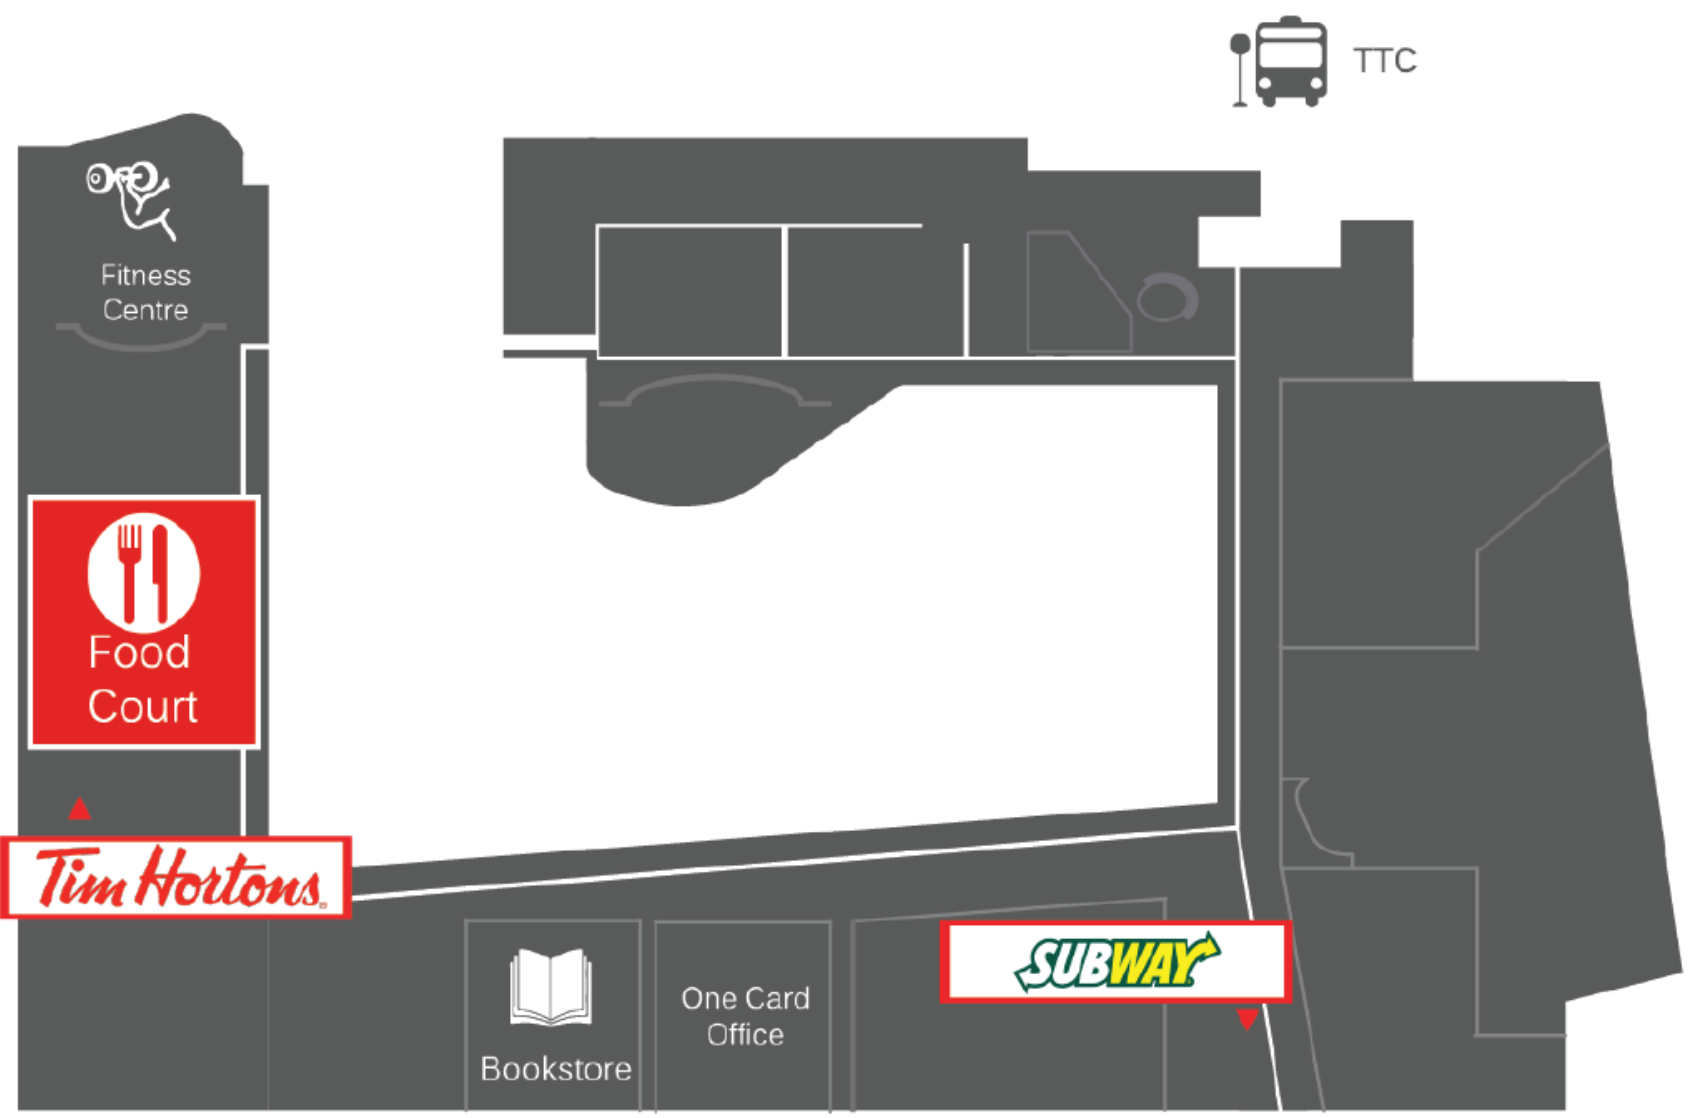

# HOURS OF OPERATION

Newnham Campus: January 14<sup>th</sup> – February 17<sup>th</sup>

LOCATION	MONDAY TO THURSDAY	FRIDAY	SATURDAY	SUNDAY
<b>Main Cafeteria</b> 1 <sup>st</sup> Floor, Building D	7:30am-8:30pm	7:30am-7:30pm	8am-3pm	CLOSED
<b>Tim Horton's</b> 1 <sup>st</sup> Floor, Building B	7am-7pm	7am-6pm	CLOSED	CLOSED
<b>Tim Horton's</b> 3 <sup>rd</sup> Floor, Building A	7am-5pm	7am-5pm	CLOSED	CLOSED
<b>Tim Horton's</b> 3 <sup>rd</sup> Floor, Building D	7:30am -4pm	7:30am -4pm	CLOSED	CLOSED
<b>Starbucks</b> 1 <sup>st</sup> Floor, Building D	8am -4pm	8am -4pm	CLOSED	CLOSED
<b>Starbucks</b> 2 <sup>nd</sup> Floor, Building A	7am -9pm	7am -8:30pm	8:30am -8pm	8:30am -8pm
<b>Subway</b> 3 <sup>rd</sup> Floor, Building A	11am -7pm	11am -6pm	CLOSED	CLOSED
<b>Bento</b> 3 <sup>rd</sup> Floor, Building B	11am -2pm	11am -2pm	CLOSED	CLOSED

# HOURS OF OPERATION

Seneca @ York Campus: January 14<sup>th</sup> – February 17<sup>th</sup>

LOCATION	MONDAY TO THURSDAY	FRIDAY	SATURDAY	SUNDAY
<b>Main Cafeteria</b>	7:30am-7pm *Mon opens 8am	7:30am-4pm	CLOSED	CLOSED
<b>Tim Horton's</b>	7am-8pm	7am-7pm	CLOSED	CLOSED
<b>Subway</b>	11am-7pm	11am-3pm	CLOSED	CLOSED

# HOURS OF OPERATION

Markham Campus: January 14<sup>th</sup> – February 17<sup>th</sup>

LOCATION	MONDAY TO THURSDAY	FRIDAY	SATURDAY	SUNDAY
<b>Main Cafeteria</b>	8am-3:30pm	8am-3:30pm	CLOSED	CLOSED
<b>Tim Horton's</b>	7am-7pm	7am-7pm	CLOSED	CLOSED

# HOURS OF OPERATION

King Campus: January 14<sup>th</sup> – February 17<sup>th</sup>

LOCATION	MONDAY TO THURSDAY	FRIDAY	SATURDAY	SUNDAY
<b>Main Cafeteria</b>	7:30am-7pm *Mon Closes 4pm	7:30am-5pm	CLOSED	CLOSED
<b>Tim Horton's</b>	7am-4pm	7am-3pm	CLOSED	CLOSED