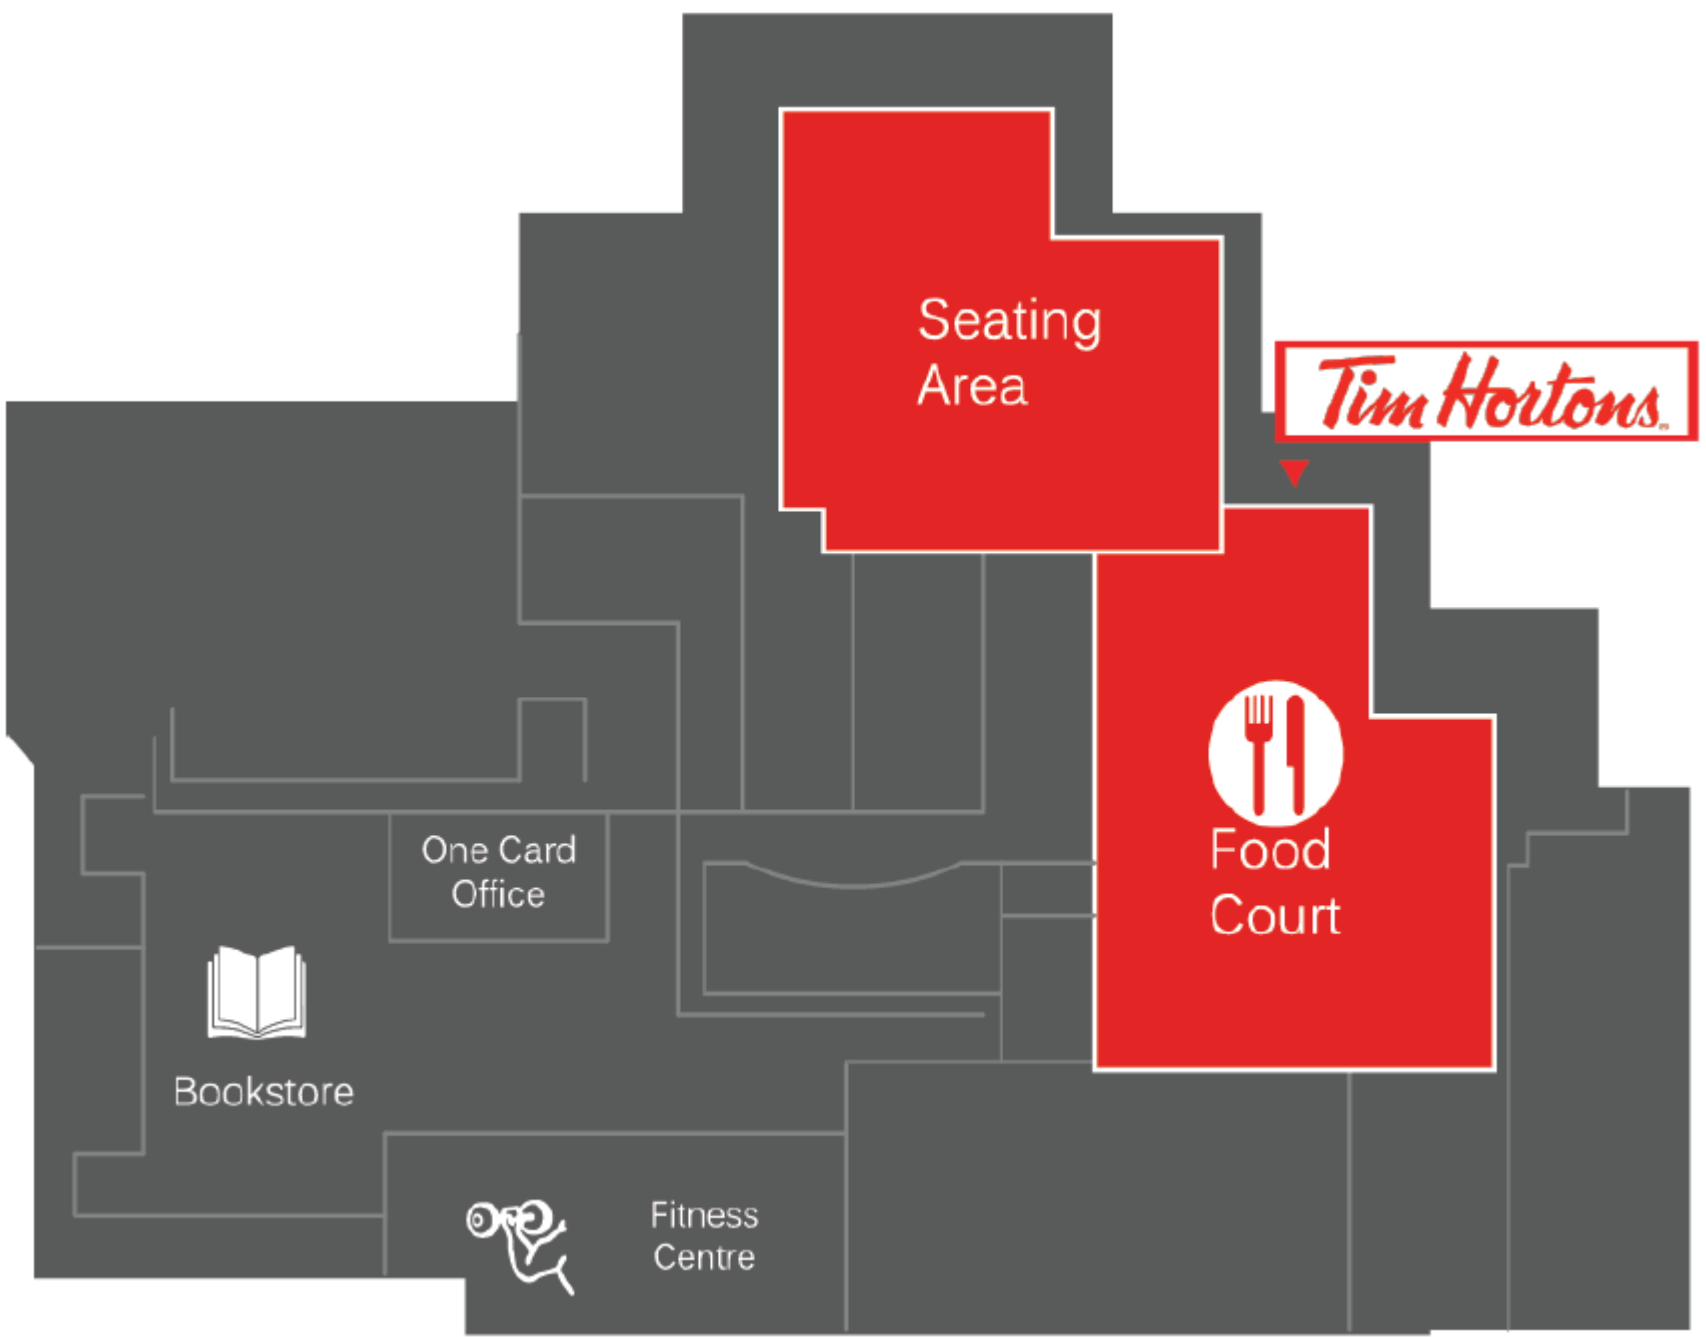

# HOURS OF OPERATION

Newnham Campus: January 14<sup>th</sup> – February 17<sup>th</sup>

LOCATION	MONDAY TO THURSDAY	FRIDAY	SATURDAY	SUNDAY
<b>Main Cafeteria</b> 1 <sup>st</sup> Floor, Building D	7:30am-8:30pm	7:30am-7:30pm	8am-3pm	CLOSED
<b>Tim Horton's</b> 1 <sup>st</sup> Floor, Building B	7am-7pm	7am-6pm	CLOSED	CLOSED
<b>Tim Horton's</b> 3 <sup>rd</sup> Floor, Building A	7am-5pm	7am-5pm	CLOSED	CLOSED
<b>Tim Horton's</b> 3 <sup>rd</sup> Floor, Building D	7:30am -4pm	7:30am -4pm	CLOSED	CLOSED
<b>Starbucks</b> 1 <sup>st</sup> Floor, Building D	8am -4pm	8am -4pm	CLOSED	CLOSED
<b>Starbucks</b> 2 <sup>nd</sup> Floor, Building A	7am -9pm	7am -8:30pm	8:30am -8pm	8:30am -8pm
<b>Subway</b> 3 <sup>rd</sup> Floor, Building A	11am -7pm	11am -6pm	CLOSED	CLOSED
<b>Bento</b> 3 <sup>rd</sup> Floor, Building B	11am -2pm	11am -2pm	CLOSED	CLOSED

# HOURS OF OPERATION

Seneca @ York Campus: January 14<sup>th</sup> – February 17<sup>th</sup>

LOCATION	MONDAY TO THURSDAY	FRIDAY	SATURDAY	SUNDAY
<b>Main Cafeteria</b>	7:30am-7pm *Mon opens 8am	7:30am-4pm	CLOSED	CLOSED
<b>Tim Horton's</b>	7am-8pm	7am-7pm	CLOSED	CLOSED
<b>Subway</b>	11am-7pm	11am-3pm	CLOSED	CLOSED

# HOURS OF OPERATION

Markham Campus: January 14<sup>th</sup> – February 17<sup>th</sup>

LOCATION	MONDAY TO THURSDAY	FRIDAY	SATURDAY	SUNDAY
<b>Main Cafeteria</b>	8am-3:30pm	8am-3:30pm	CLOSED	CLOSED
<b>Tim Horton's</b>	7am-7pm	7am-7pm	CLOSED	CLOSED

# HOURS OF OPERATION

King Campus: January 14<sup>th</sup> – February 17<sup>th</sup>

LOCATION	MONDAY TO THURSDAY	FRIDAY	SATURDAY	SUNDAY
<b>Main Cafeteria</b>	7:30am-7pm *Mon Closes 4pm	7:30am-5pm	CLOSED	CLOSED
<b>Tim Horton's</b>	7am-4pm	7am-3pm	CLOSED	CLOSED