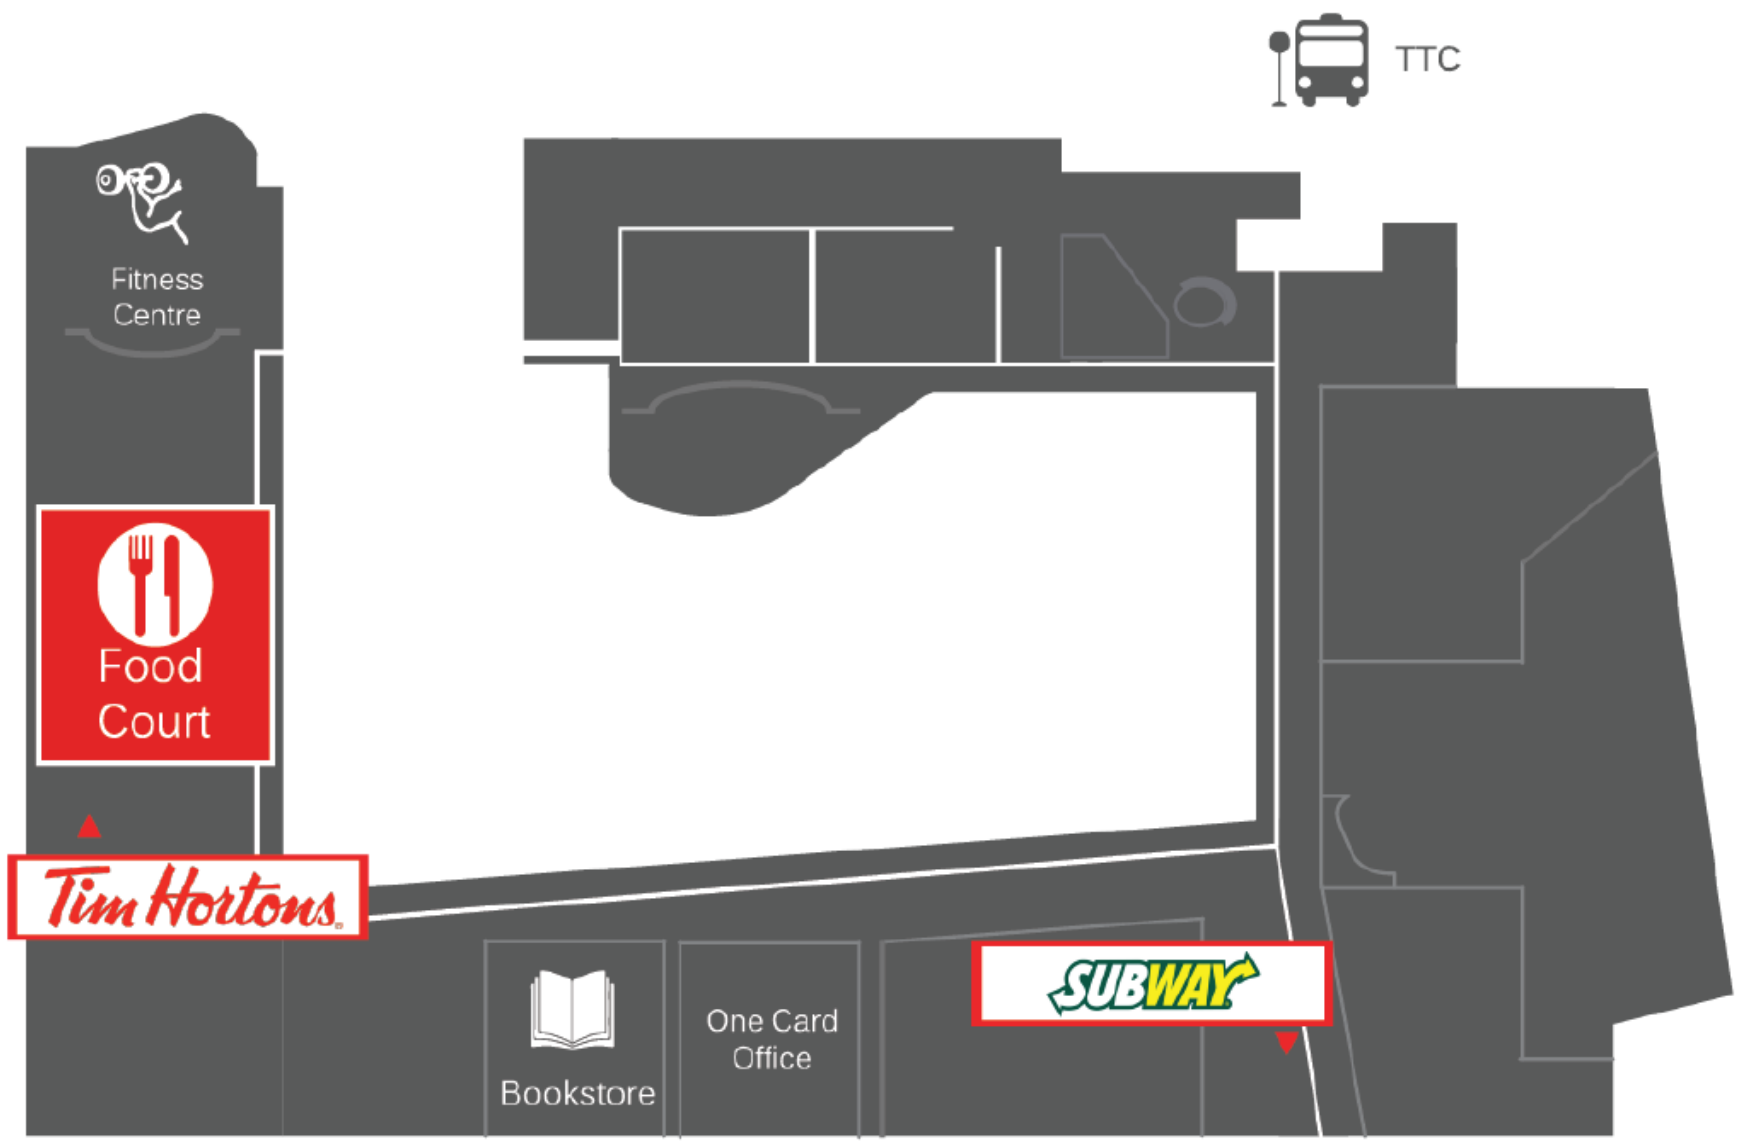

# HOURS OF OPERATION

Newnham Campus: September 10<sup>th</sup> to October 7<sup>th</sup>

LOCATION	MONDAY TO THURSDAY	FRIDAY	SATURDAY	SUNDAY
<b>Main Cafeteria</b> 1 <sup>st</sup> Floor, Building D	7:30am-8:30pm	7:30am-7:30pm	8am-3pm	CLOSED
<b>Tim Horton's</b> 1 <sup>st</sup> Floor, Building B	7am-7pm	7am-6pm	CLOSED	CLOSED
<b>Tim Horton's</b> 3 <sup>rd</sup> Floor, Building A	7am-5pm	7am-5pm	CLOSED	CLOSED
<b>Tim Horton's</b> 3 <sup>rd</sup> Floor, Building D	7:30am-4pm	7:30am-4pm	CLOSED	CLOSED
<b>Starbucks</b> 1 <sup>st</sup> Floor, Building D	8am-4pm	8am-4pm	CLOSED	CLOSED
<b>Starbucks</b> 2 <sup>nd</sup> Floor, Building A	7am -9pm	7am -8:30pm	8:30am- 8:00pm	8:30am- 8:00pm
<b>Subway</b> 3 <sup>rd</sup> Floor, Building A	11am-7pm	11am-6pm	CLOSED	CLOSED
<b>Bento</b> 3 <sup>rd</sup> Floor, Building B	11am-2pm	11am-2pm	CLOSED	CLOSED

# HOURS OF OPERATION

Seneca @ York Campus: September 10<sup>th</sup> to October 7<sup>th</sup>

LOCATION	MONDAY TO THURSDAY	FRIDAY	SATURDAY	SUNDAY
<b>Main Cafeteria</b>	7:30am-7pm *Mon: 8am-7pm	7:30am-4pm	CLOSED	CLOSED
<b>Tim Horton's</b>	7am-8pm	7am-7pm	CLOSED	CLOSED
<b>Subway</b>	11am-7pm	11am-3pm	CLOSED	CLOSED

# HOURS OF OPERATION

Markham Campus: September 10<sup>th</sup> to October 7<sup>th</sup>

LOCATION	MONDAY TO THURSDAY	FRIDAY	SATURDAY	SUNDAY
<b>Main Cafeteria</b>	8am-3:30pm	8am-3:30pm	CLOSED	CLOSED
<b>Tim Horton's</b>	7am-7pm	7am-7pm	CLOSED	CLOSED

# HOURS OF OPERATION

King Campus: September 10<sup>th</sup> to October 7<sup>th</sup>

LOCATION	MONDAY TO THURSDAY	FRIDAY	SATURDAY	SUNDAY
<b>Main Cafeteria</b>	7:30am-7pm *Mon 7:30-4pm	7:30am-5pm	CLOSED	CLOSED
<b>Tim Horton's</b>	7am-4pm	7am-3pm	CLOSED	CLOSED