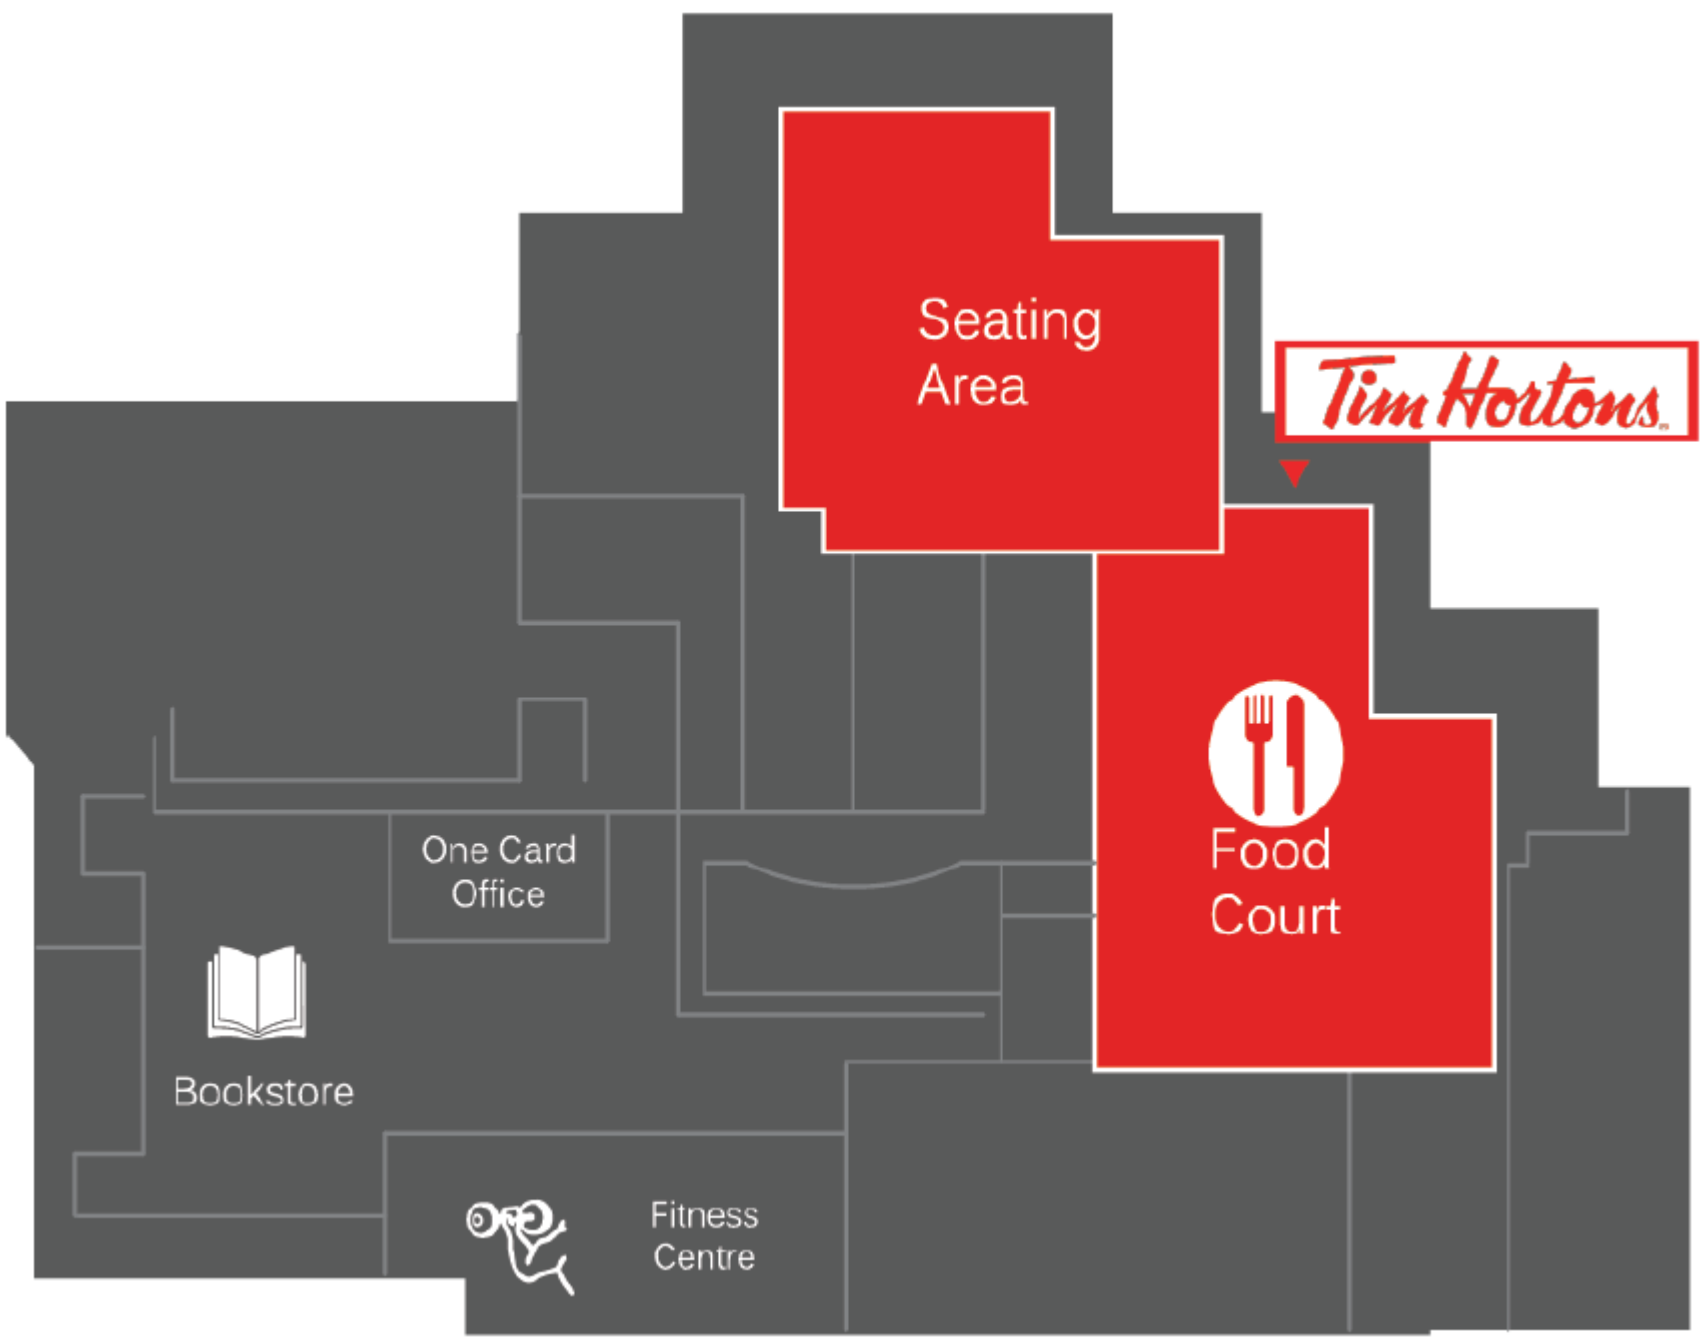

# HOURS OF OPERATION

Newnham Campus: September 10<sup>th</sup> to October 7<sup>th</sup>

LOCATION	MONDAY TO THURSDAY	FRIDAY	SATURDAY	SUNDAY
<b>Main Cafeteria</b> 1 <sup>st</sup> Floor, Building D	7:30am-8:30pm	7:30am-7:30pm	8am-3pm	CLOSED
<b>Tim Horton's</b> 1 <sup>st</sup> Floor, Building B	7am-7pm	7am-6pm	CLOSED	CLOSED
<b>Tim Horton's</b> 3 <sup>rd</sup> Floor, Building A	7am-5pm	7am-5pm	CLOSED	CLOSED
<b>Tim Horton's</b> 3 <sup>rd</sup> Floor, Building D	7:30am-4pm	7:30am-4pm	CLOSED	CLOSED
<b>Starbucks</b> 1 <sup>st</sup> Floor, Building D	8am-4pm	8am-4pm	CLOSED	CLOSED
<b>Starbucks</b> 2 <sup>nd</sup> Floor, Building A	7am -9pm	7am -8:30pm	8:30am- 8:00pm	8:30am- 8:00pm
<b>Subway</b> 3 <sup>rd</sup> Floor, Building A	11am-7pm	11am-6pm	CLOSED	CLOSED
<b>Bento</b> 3 <sup>rd</sup> Floor, Building B	11am-2pm	11am-2pm	CLOSED	CLOSED

# HOURS OF OPERATION

Seneca @ York Campus: September 10<sup>th</sup> to October 7<sup>th</sup>

LOCATION	MONDAY TO THURSDAY	FRIDAY	SATURDAY	SUNDAY
<b>Main Cafeteria</b>	7:30am-7pm *Mon: 8am-7pm	7:30am-4pm	CLOSED	CLOSED
<b>Tim Horton's</b>	7am-8pm	7am-7pm	CLOSED	CLOSED
<b>Subway</b>	11am-7pm	11am-3pm	CLOSED	CLOSED

# HOURS OF OPERATION

Markham Campus: September 10<sup>th</sup> to October 7<sup>th</sup>

LOCATION	MONDAY TO THURSDAY	FRIDAY	SATURDAY	SUNDAY
<b>Main Cafeteria</b>	8am-3:30pm	8am-3:30pm	CLOSED	CLOSED
<b>Tim Horton's</b>	7am-7pm	7am-7pm	CLOSED	CLOSED

# HOURS OF OPERATION

King Campus: September 10<sup>th</sup> to October 7<sup>th</sup>

LOCATION	MONDAY TO THURSDAY	FRIDAY	SATURDAY	SUNDAY
<b>Main Cafeteria</b>	7:30am-7pm *Mon 7:30-4pm	7:30am-5pm	CLOSED	CLOSED
<b>Tim Horton's</b>	7am-4pm	7am-3pm	CLOSED	CLOSED