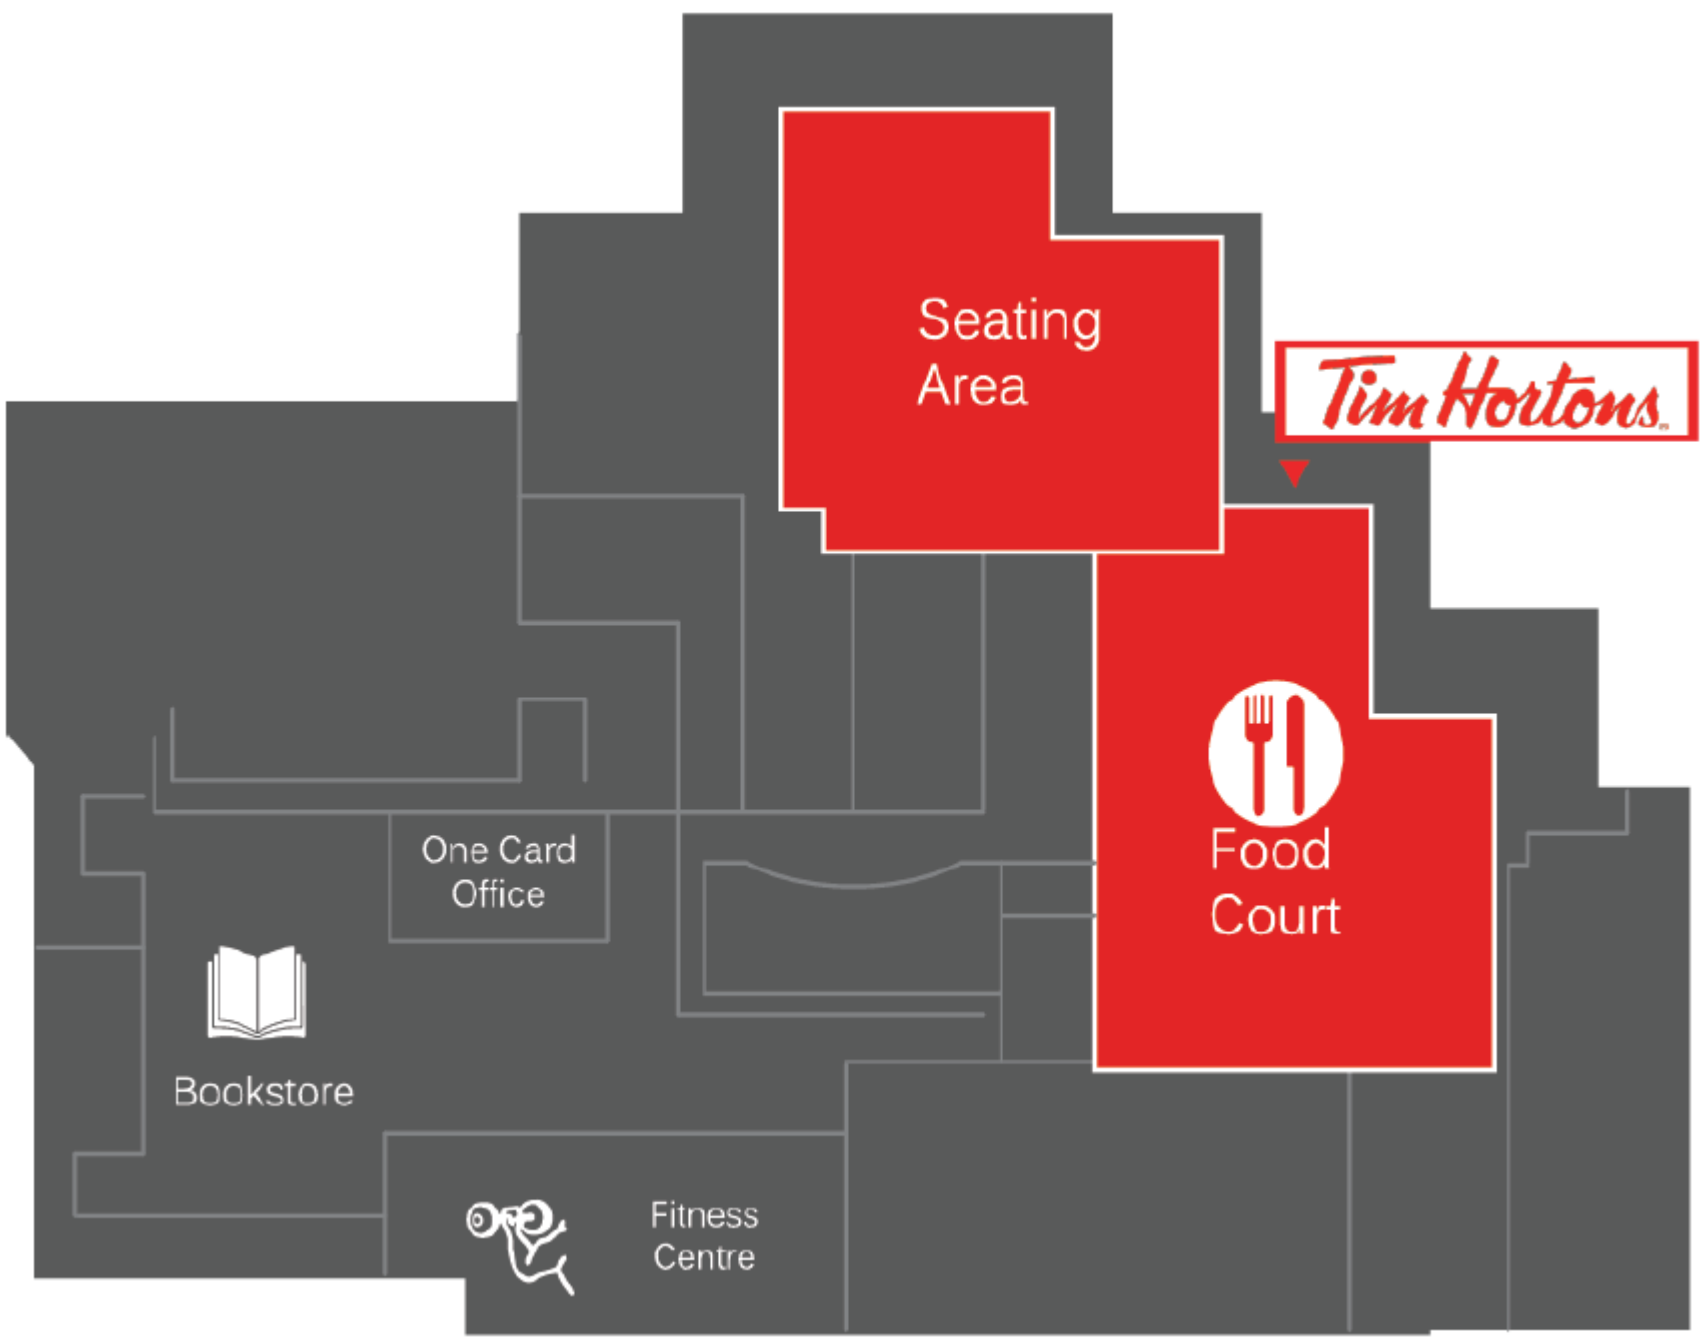

HOURS OF OPERATION

Newnham Campus: January 7th – 13th

LOCATION	MONDAY TO THURSDAY	FRIDAY	SATURDAY	SUNDAY
Main Cafeteria 1 st Floor, Building D	7:30am-6:30pm	7:30am-7:30pm	8am-3pm	CLOSED
Tim Horton's 1 st Floor, Building B	7am-6pm	7am-6pm	CLOSED	CLOSED
Tim Horton's 3 rd Floor, Building A	7am-4pm *Thurs Closes 5pm	7am-5pm	CLOSED	CLOSED
Tim Horton's 3 rd Floor, Building D	7:30am -3pm *Thurs Closes 4pm	7:30am -4pm	CLOSED	CLOSED
Starbucks 1 st Floor, Building D	8am -4pm	8am -4pm	CLOSED	CLOSED
Starbucks 2 nd Floor, Building A	7am -7pm	7am -8:30pm	8:30am -8pm	8:30am -8pm
Subway 3 rd Floor, Building A	11am -4pm	11am -5pm	CLOSED	CLOSED
Bento 3 rd Floor, Building B	11am -2pm	11am -2pm	CLOSED	CLOSED

HOURS OF OPERATION

Seneca @ York Campus: January 7th – 13th

LOCATION	MONDAY TO THURSDAY	FRIDAY	SATURDAY	SUNDAY
Main Cafeteria	7:30am-6pm	7:30am-4pm	CLOSED	CLOSED
Tim Horton's	7am-5pm	7am-7pm	CLOSED	CLOSED
Subway	11am-5pm	11am-3pm	CLOSED	CLOSED

HOURS OF OPERATION

Markham Campus: January 7th – 13th

LOCATION	MONDAY TO THURSDAY	FRIDAY	SATURDAY	SUNDAY
Main Cafeteria	8am-3:30pm	8am-3:30pm	CLOSED	CLOSED
Tim Horton's	7am-6pm	7am-7pm	CLOSED	CLOSED

HOURS OF OPERATION

King Campus: January 7th – 13th

LOCATION	MONDAY TO THURSDAY	FRIDAY	SATURDAY	SUNDAY
Main Cafeteria	7:30am-5pm	7:30am-5pm	CLOSED	CLOSED
Tim Horton's	7am-4pm	7am-3pm	CLOSED	CLOSED