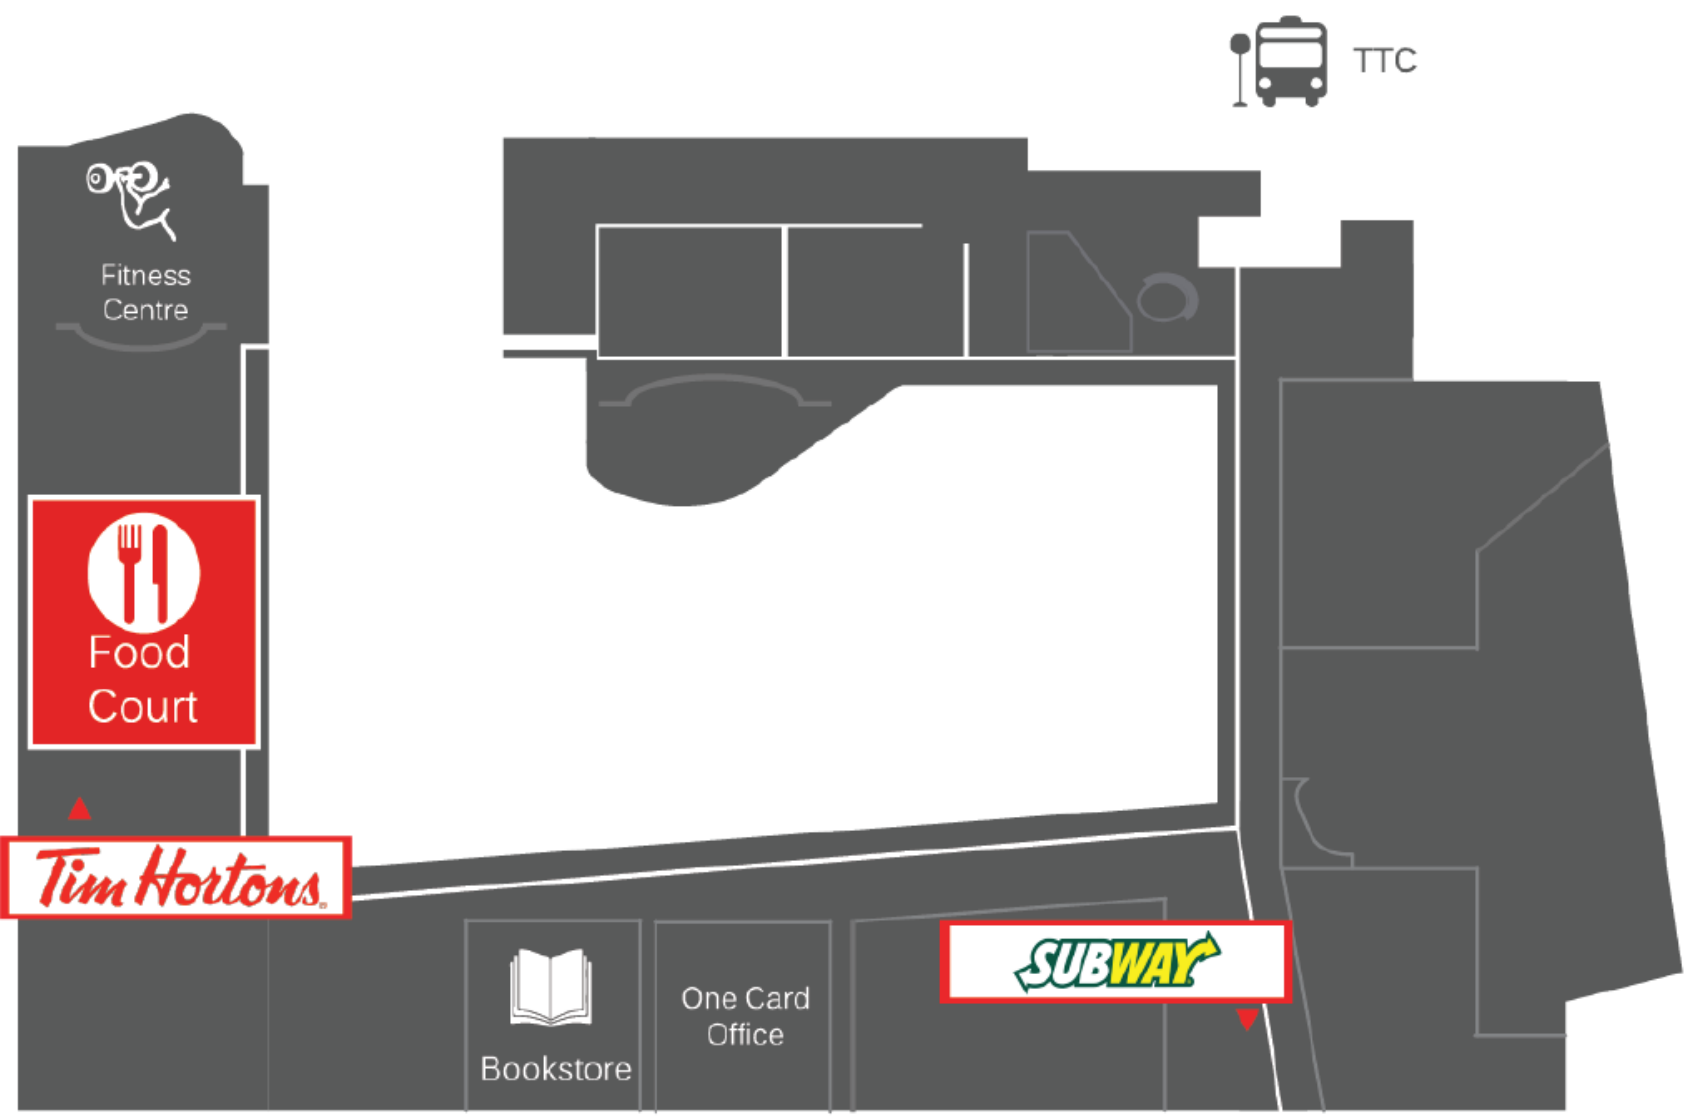

HOURS OF OPERATION

Newnham Campus: January 7th – 13th

LOCATION	MONDAY TO THURSDAY	FRIDAY	SATURDAY	SUNDAY
Main Cafeteria 1 st Floor, Building D	7:30am-6:30pm	7:30am-7:30pm	8am-3pm	CLOSED
Tim Horton's 1 st Floor, Building B	7am-6pm	7am-6pm	CLOSED	CLOSED
Tim Horton's 3 rd Floor, Building A	7am-4pm *Thurs Closes 5pm	7am-5pm	CLOSED	CLOSED
Tim Horton's 3 rd Floor, Building D	7:30am -3pm *Thurs Closes 4pm	7:30am -4pm	CLOSED	CLOSED
Starbucks 1 st Floor, Building D	8am -4pm	8am -4pm	CLOSED	CLOSED
Starbucks 2 nd Floor, Building A	7am -7pm	7am -8:30pm	8:30am -8pm	8:30am -8pm
Subway 3 rd Floor, Building A	11am -4pm	11am -5pm	CLOSED	CLOSED
Bento 3 rd Floor, Building B	11am -2pm	11am -2pm	CLOSED	CLOSED

HOURS OF OPERATION

Seneca @ York Campus: January 7th – 13th

LOCATION	MONDAY TO THURSDAY	FRIDAY	SATURDAY	SUNDAY
Main Cafeteria	7:30am-6pm	7:30am-4pm	CLOSED	CLOSED
Tim Horton's	7am-5pm	7am-7pm	CLOSED	CLOSED
Subway	11am-5pm	11am-3pm	CLOSED	CLOSED

HOURS OF OPERATION

Markham Campus: January 7th – 13th

LOCATION	MONDAY TO THURSDAY	FRIDAY	SATURDAY	SUNDAY
Main Cafeteria	8am-3:30pm	8am-3:30pm	CLOSED	CLOSED
Tim Horton's	7am-6pm	7am-7pm	CLOSED	CLOSED

HOURS OF OPERATION

King Campus: January 7th – 13th

LOCATION	MONDAY TO THURSDAY	FRIDAY	SATURDAY	SUNDAY
Main Cafeteria	7:30am-5pm	7:30am-5pm	CLOSED	CLOSED
Tim Horton's	7am-4pm	7am-3pm	CLOSED	CLOSED